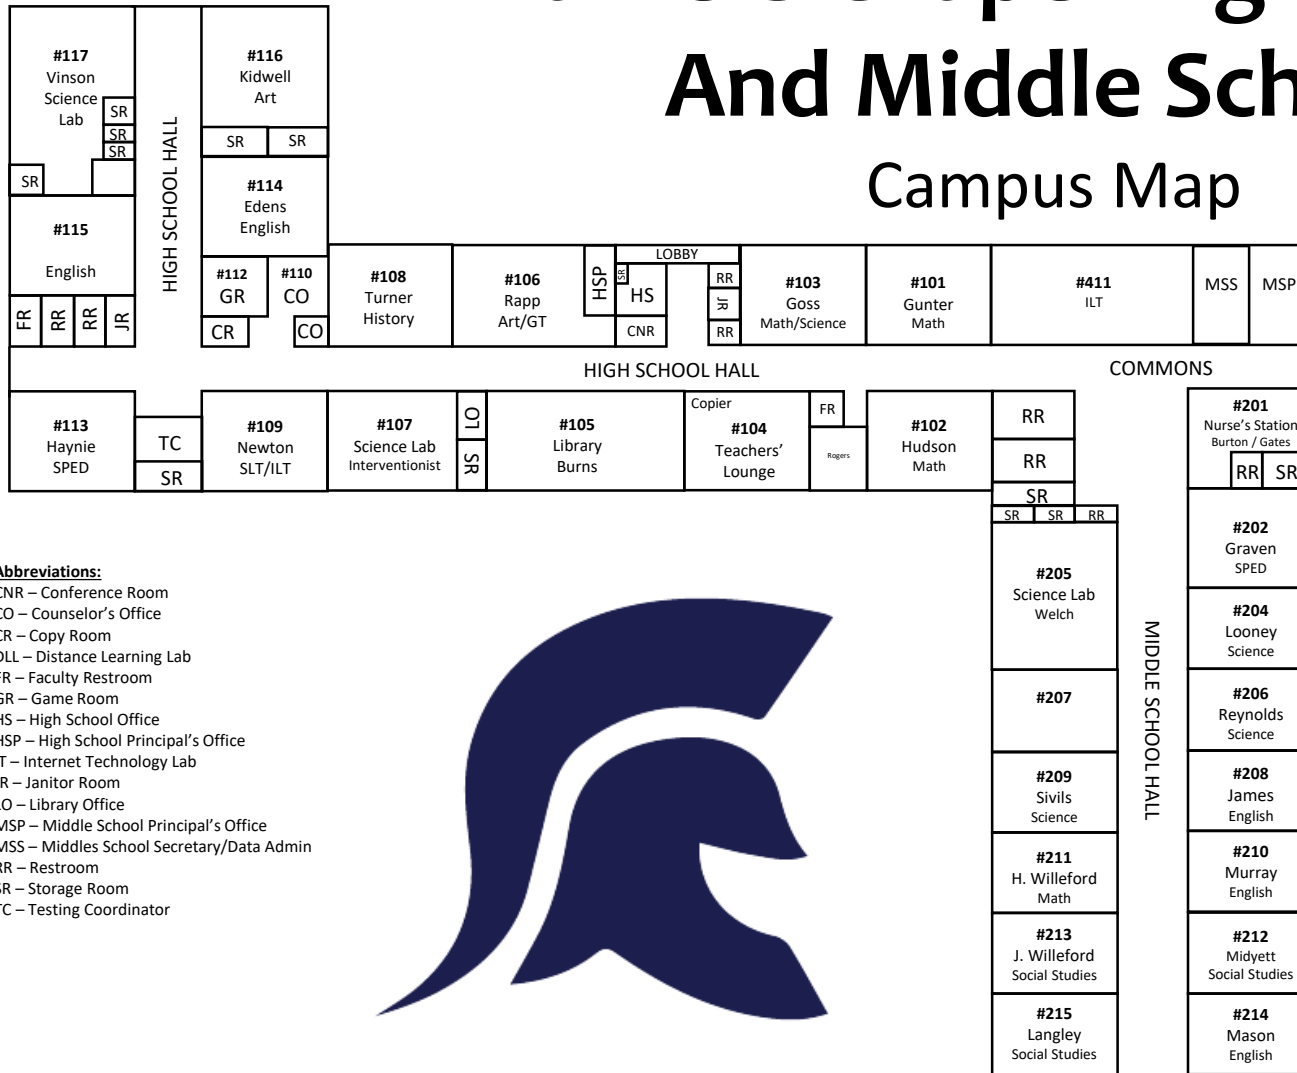

Parkers Chapel High School And Middle School Campus Map

Auditorium, Elementary, Cafeteria, & New Gym

Technology
Building

Abbreviations:

- CNR – Conference Room
- CO – Counselor’s Office
- CR – Copy Room
- DLL – Distance Learning Lab
- FR – Faculty Restroom
- GR – Game Room
- HS – High School Office
- HSP – High School Principal’s Office
- IT – Internet Technology Lab
- JR – Janitor Room
- LO – Library Office
- MSP – Middle School Principal’s Office
- MSS – Middle School Secretary/Data Admin
- RR – Restroom
- SR – Storage Room
- TC – Testing Coordinator

THE PLACE YOU WANT TO BE

Parkers Chapel
School District