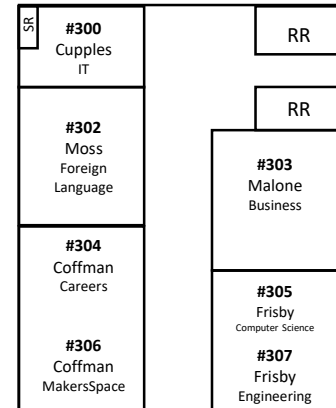

Parkers Chapel High School And Middle School Campus Map

Auditorium, Elementary, Cafeteria, & New Gym

Technology
Building

Abbreviations:

- CNR – Conference Room
- CO – Counselor’s Office
- CR – Copy Room
- DLL – Distance Learning Lab
- FR – Faculty Restroom
- GR – Game Room
- HS – High School Office
- HSP – High School Principal’s Office
- IT – Internet Technology Lab
- JR – Janitor Room
- LO – Library Office
- MSP – Middle School Principal’s Office
- MSS – Middle School Secretary/Data Admin
- RR – Restroom
- SR – Storage Room
- TC – Testing Coordinator