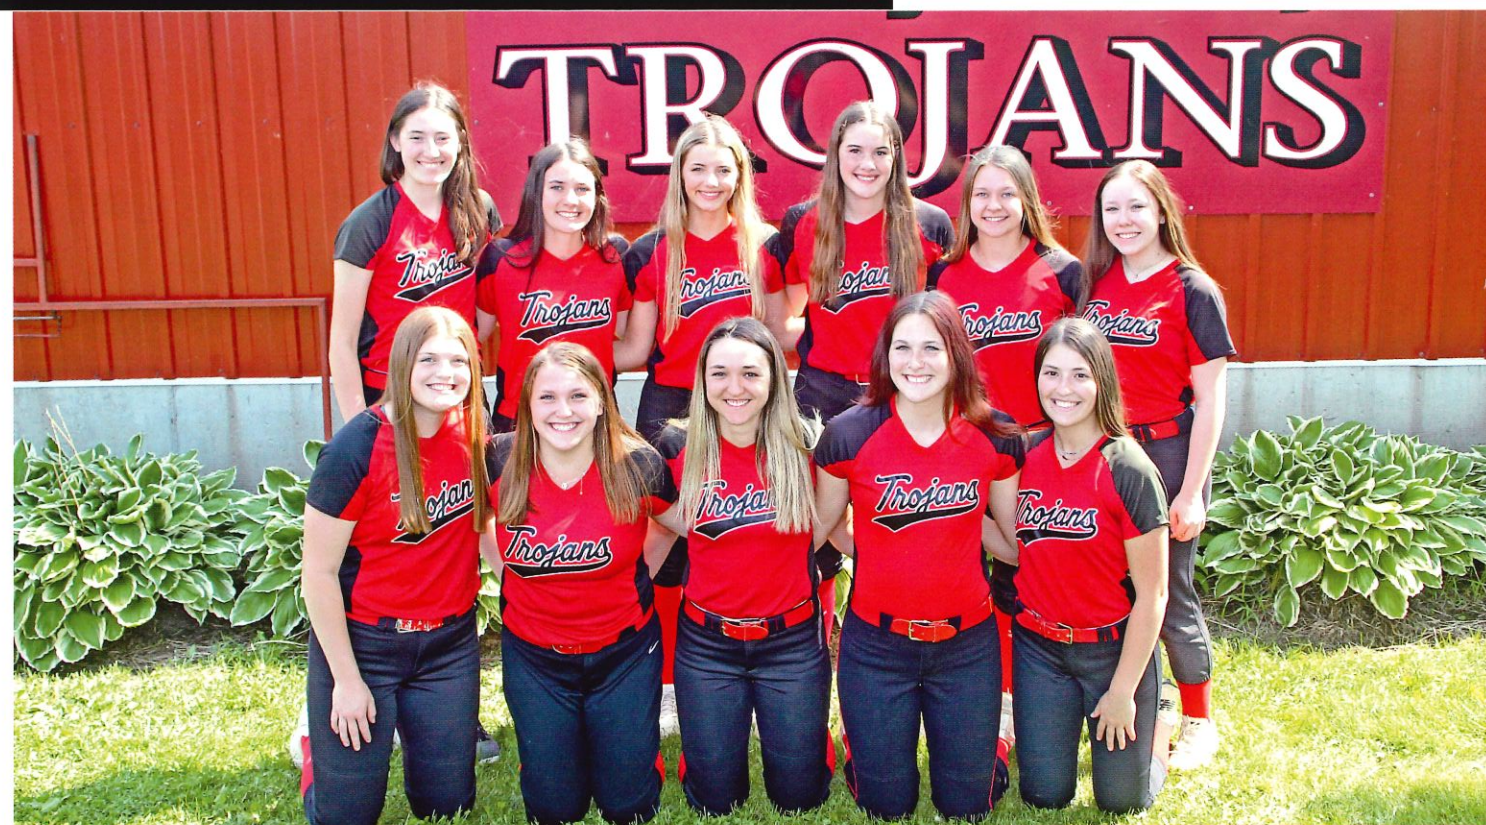

SOFTBALL

VARSAITY

SENIORS

2023 All-Conference
1st Team
Maici Weber
2nd Team
Olivia Snyder & Clare Courtney
Honorable Mention
Alison Leibold & Sierra Morris
2023 All-State
3rd Team - Maici Weber