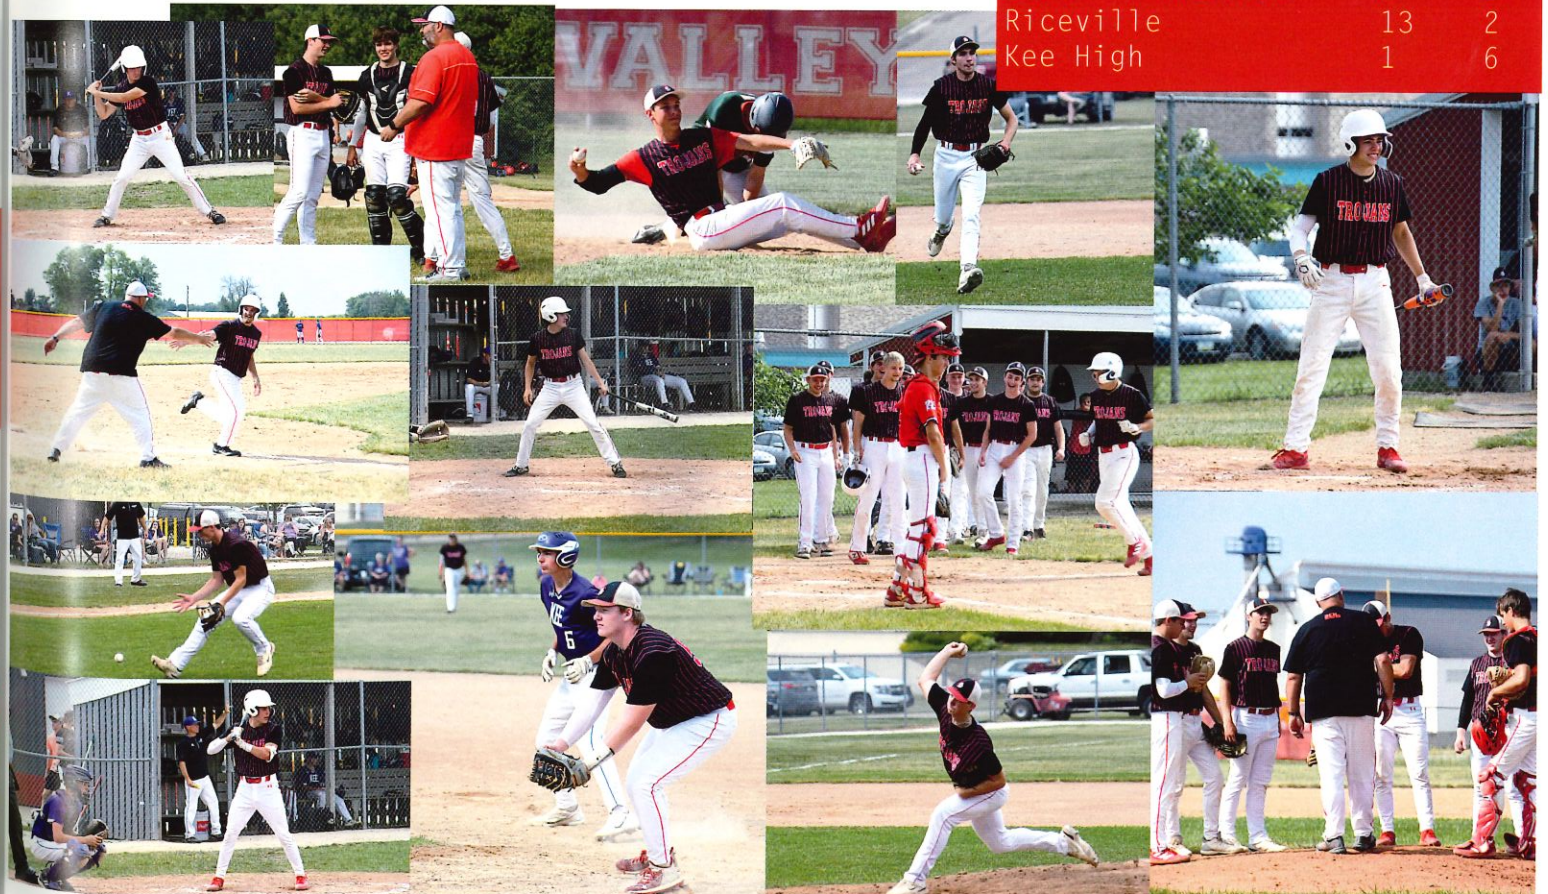

Front Row L-R: Garrett Dietzenbach, Logan Busta, Brennen Drilling, Russell Nieman, Caleb Kurtenbach, Oliver Schmitt, Carson Busta, JD Kruse, Back Row L-R: Coach Dan Stepan, Aidan Holthaus, Braylen Byrne, Chase Hayek, Noah Hanson, Treyton Hulbert, Calvin Bodensteiner, Coach Simon Schmitt, Coach Steve Busta

Front Row L-R: John Forbes, Jordan Kriener, Mitchell Kriener, Isaiah Wheeler, Cale Langreck, Nicholas Bernhard, Jayden Rausch
Back Row L-R: Coach Alex Gisleson, Taylor DeSloover, Jonah Orvis, Parker Reicks, Ethan Orvis, Wyatt Maklenburg, Hunter Kruse, Hugo Busta

SCOREBOARD

TEAM	HOME	AWAY
Kee High	9	1
Kee High	0	3
North Fayette Valley	8	5
North Fayette Valley	7	6
New Hampton	2	12
New Hampton	3	1
Clayton Ridge	5	4
Clayton Ridge	10	3
Wapsie Valley	0	12
Postville	15	0
Oelwein	5	1
Waukon	0	6
Waukon	0	10
Waukon	1	3
New Hampton	2	9
MFL Mar Mac	1	8
South Winneshiek	0	5
South Winneshiek	1	2
Kee High	5	1
North Fayette Valley	9	4
MFL Mar Mac	4	9
MFL Mar Mac	13	3
Clayton Ridge	2	6
Charles City	17	5
Postville	13	0
South Winneshiek	0	2
Riceville	13	2
Kee High	1	6