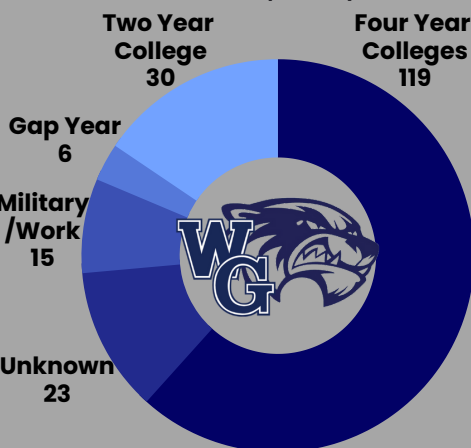

### Faculty

Faculty & Administration.....51  
Advanced Degrees.....86%  
Average Teaching Experience.....17.5

### Graduation Profile

Class of 2022 - 197 students

*\*These outcomes were self reported by the Class of 2022*