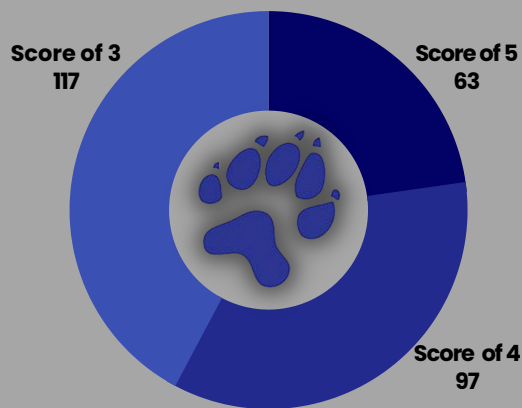

AP Score Breakdown

431 AP Exams Given to 215 Students in 21/22