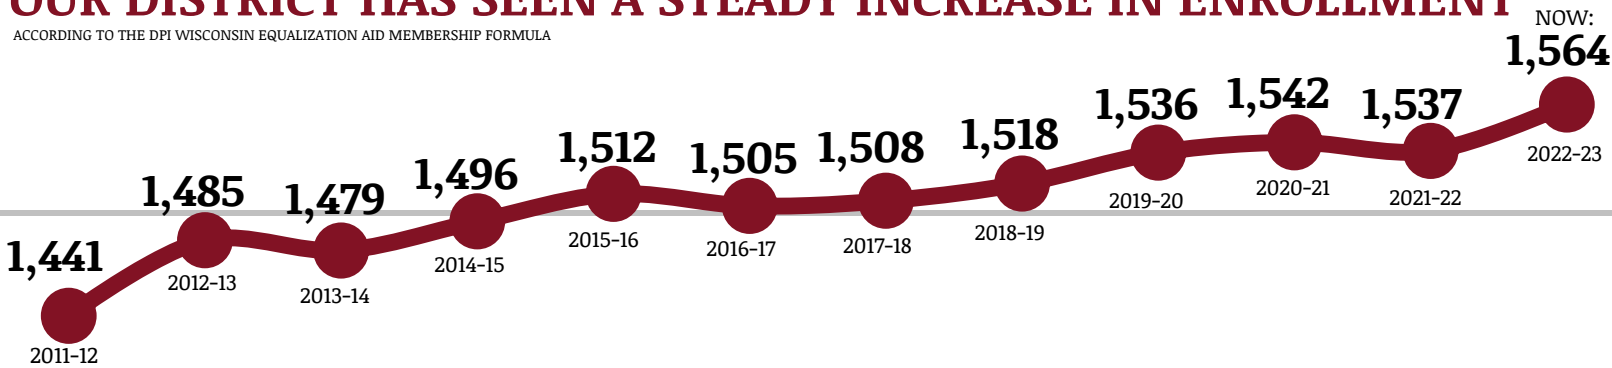

STUDENT ENROLLMENT

OVER THE PAST 10 YEARS,
OUR DISTRICT HAS SEEN A STEADY INCREASE IN ENROLLMENT

ACCORDING TO THE DPI WISCONSIN EQUALIZATION AID MEMBERSHIP FORMULA

THE PLATTEVILLE SCHOOL DISTRICT CURRENTLY SERVES THE LARGEST POPULATION OF STUDENTS IN OUR AREA