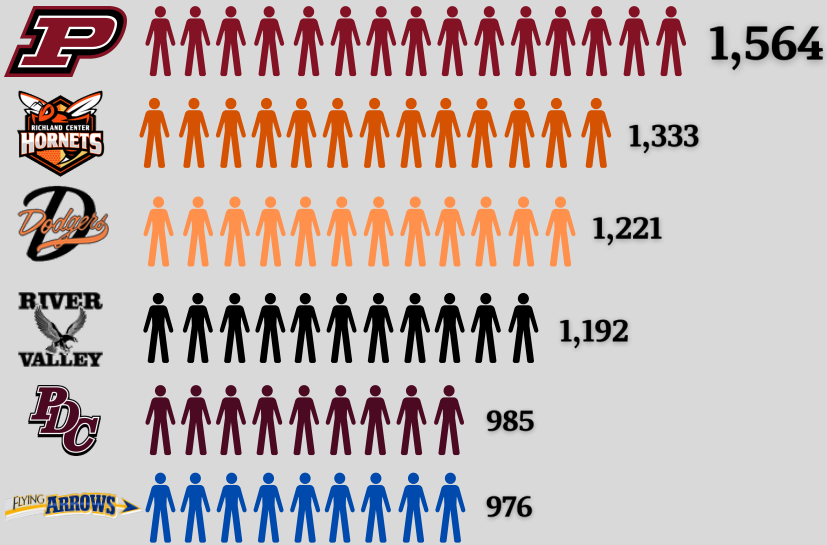

We have been able to maintain a 15:1 Student to Teacher Ratio

Platteville's Population is **GROWING**