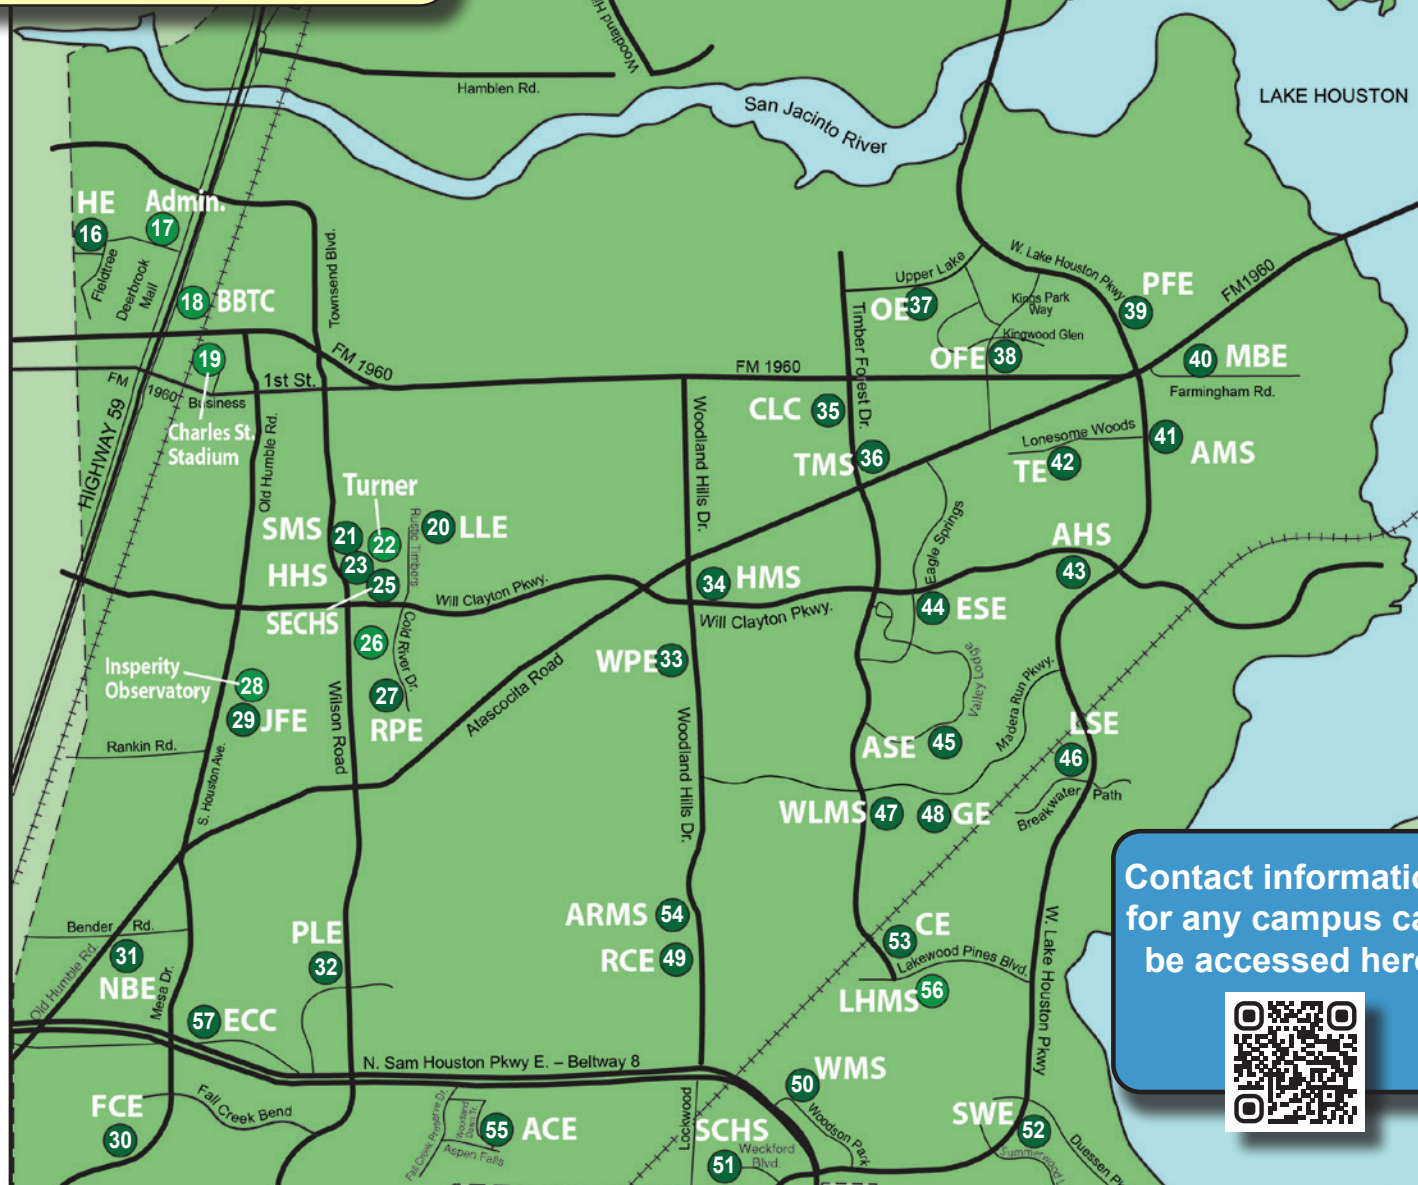

Humble ISD Campuses

This map is intended as a location guide and is not drawn to scale

6 High Schools
includes Early College High

11 Middle Schools

30 Elementary Schools

2 Specialty Campuses:
• Community Learning Center
• Early Childhood Center

Contact information for any campus can be accessed here

LEGEND

Administration	17	Maintenance	26	Foster Elementary	14	Lake Houston Middle	56	Sconzo Early College High	25
Atascocita High	43	North Transportation Center	24	Greentree Elementary	8	Lakeland Elementary	20	Shadow Forest Elementary	10
Atascocita Middle	41	South Transportation Center	26	Groves Elementary	48	Lakeshore Elementary	46	Summer Creek High	51
Atascocita Springs Elementary	45	Warehouse	26	Hidden Hollow Elementary	1	Maplebrook Elementary	40	Summerwood Elementary	52
Autumn Creek Elementary	55	Community Learning Center	35	Humble Elementary	16	North Bend Elementary	31	Timbers Elementary	42
Autumn Ridge Middle School	54	Behavior Training Center (DAEP)	35	Humble High	23	Oak Forest Elementary	38	Timberwood Middle	36
BBTC	18	Pace Program	35	Humble Middle	34	Oaks Elementary	37	Turner Stadium	22
Bear Branch Elementary	6	Creekwood Middle	7	Insperty Observatory	28	Park Lakes Elementary	32	West Lake Middle	47
Centennial Elementary	53	Deerwood Elementary	9	Instruct. Support Center	15	Pine Forest Elementary	39	Whispering Pines Elementary	33
Charles Street Stadium	19	Eagle Springs Elementary	44	Jack M. Fields Sr. Elementary	29	Ridge Creek Elementary	49	Willow Creek Elementary	12
Child Nutrition Center	26	Early Childhood Center	57	Kingwood High	13	River Pines Elementary	27	Woodcreek Middle	50
EOC/District Police Station	26	Elm Grove Elementary	2	Kingwood Middle	5	Riverwood Middle	11	Woodland Hills Elem	4
		Fall Creek Elementary	30	Kingwood Park High	3	Ross Sterling Middle	21		