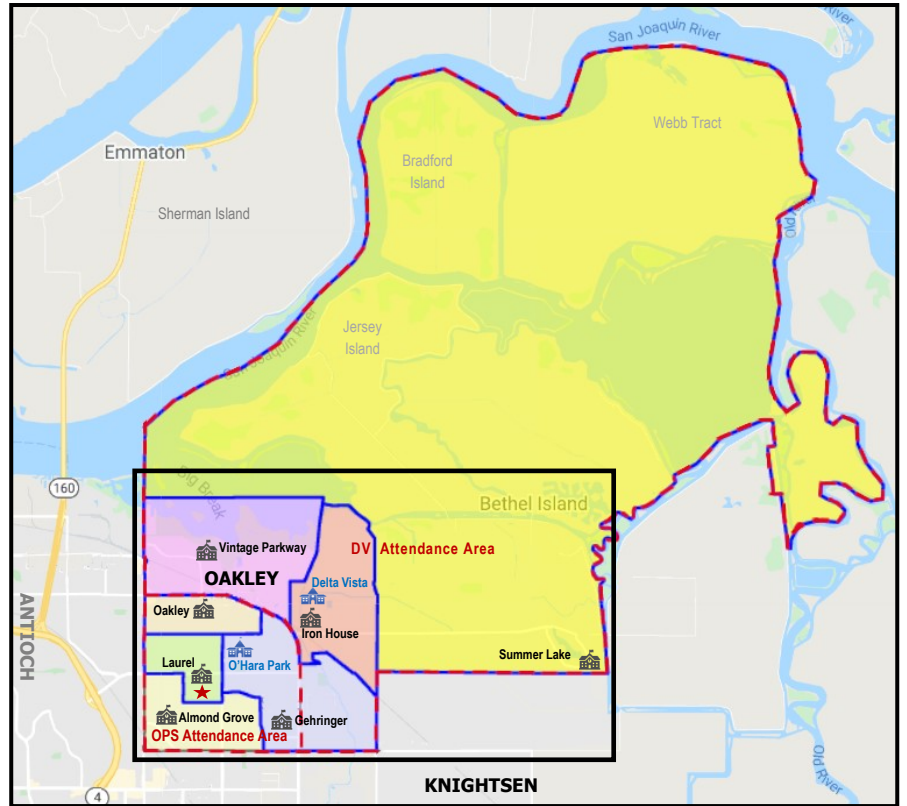

Oakley Union Elementary School District

91 Mercedes Lane
Oakley, CA 94561
(925) 625-0700
www.ouesd.k12.ca.us

- 
District Office
91 Mercedes Lane, Oakley CA
- 
Middle School Attendance Area Boundary
- 
Vintage Parkway Elementary School
1000 Vintage Parkway, Oakley CA
- 
Oakley Elementary School
501 Norcross Lane, Oakley CA
- 
Laurel Elementary School
1141 Laurel Road, Oakley CA
- 
Almond Grove Elementary School
5000 Amaryllis Street, Oakley CA
- 
Gehringer Elementary School
100 Simoni Ranch Road, Oakley CA
- 
Iron House Elementary School
4801 Frank Hengel Way, Oakley CA
- 
Summer Lake Elementary School
4320 E. Summer Lake Drive, Oakley CA
- 
O'Hara Park Middle School
1100 O'Hara Avenue, Oakley CA
- 
Delta Vista Middle School
4901 Frank Hengel Way, Oakley CA

To find school of attendance by address, visit www.schoolworksgis.com/SL/Oakley/schoollocator