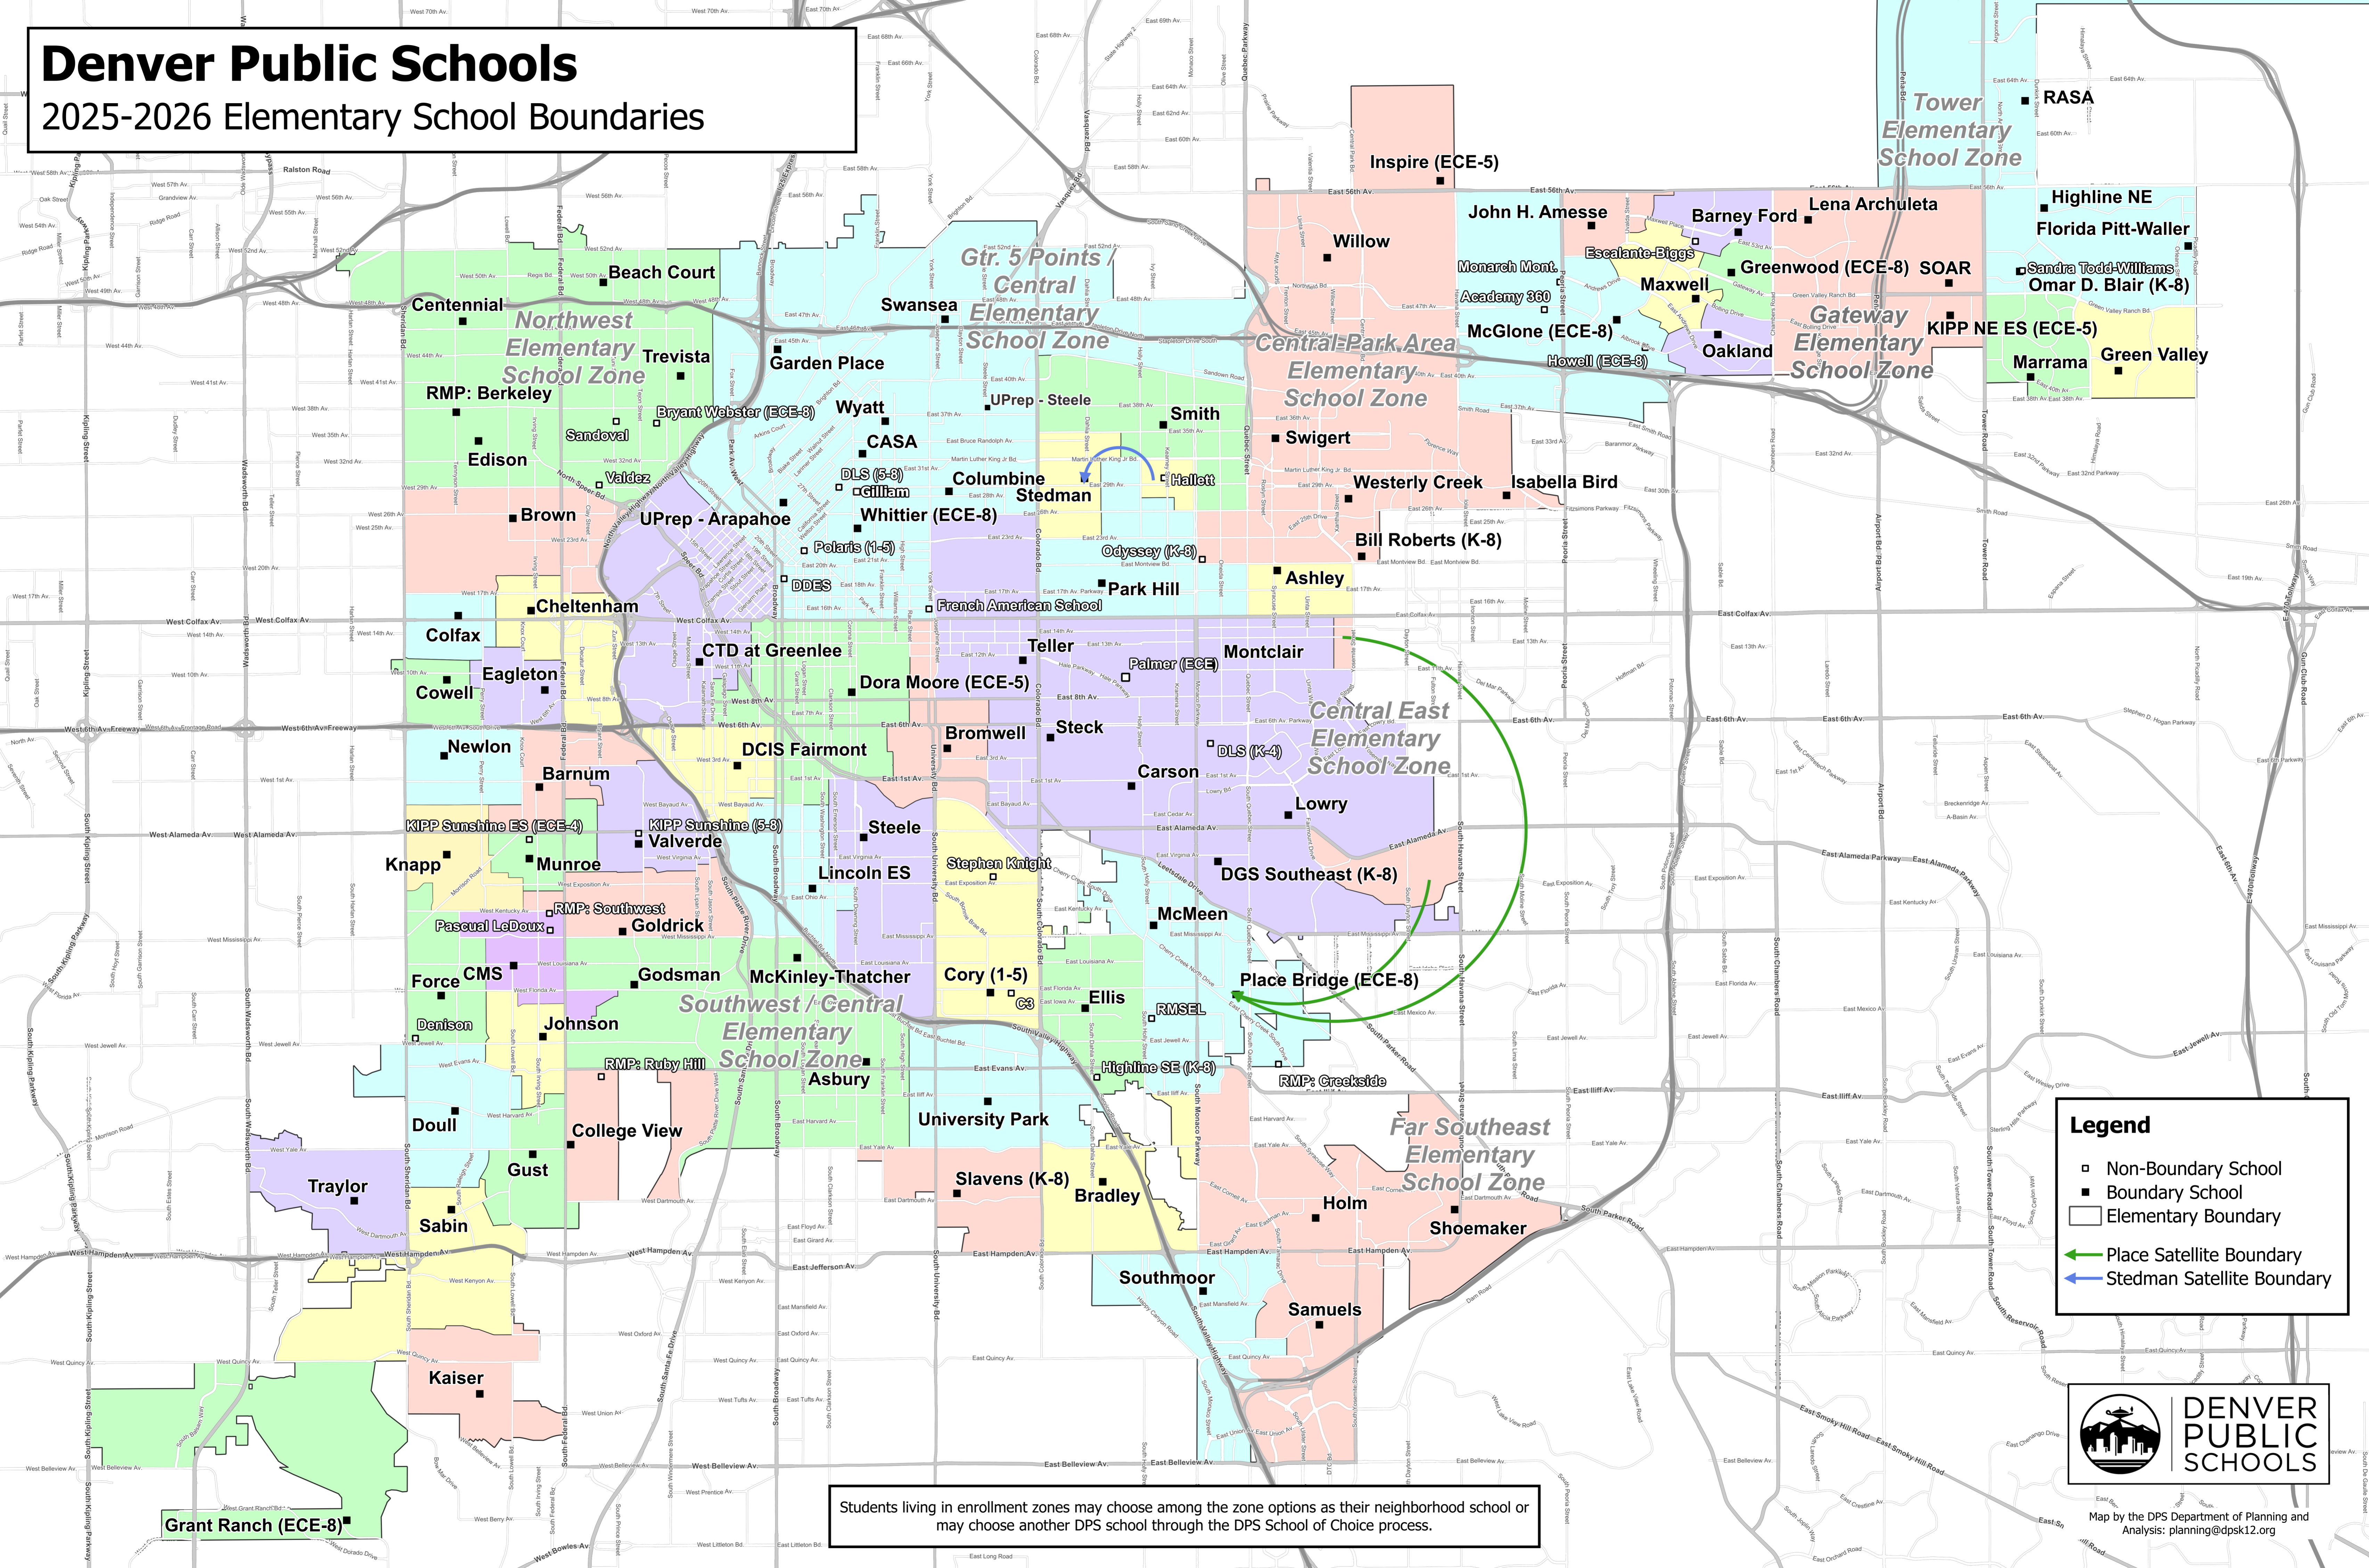

Denver Public Schools

2025-2026 Elementary School Boundaries

Legend

- Non-Boundary School
- Boundary School
- Elementary Boundary
- ← Place Satellite Boundary
- ← Stedman Satellite Boundary

Map by the DPS Department of Planning and Analysis: planning@dpsk12.org

Students living in enrollment zones may choose among the zone options as their neighborhood school or may choose another DPS school through the DPS School of Choice process.

Grant Ranch (ECE-8)

Inspire (ECE-5)