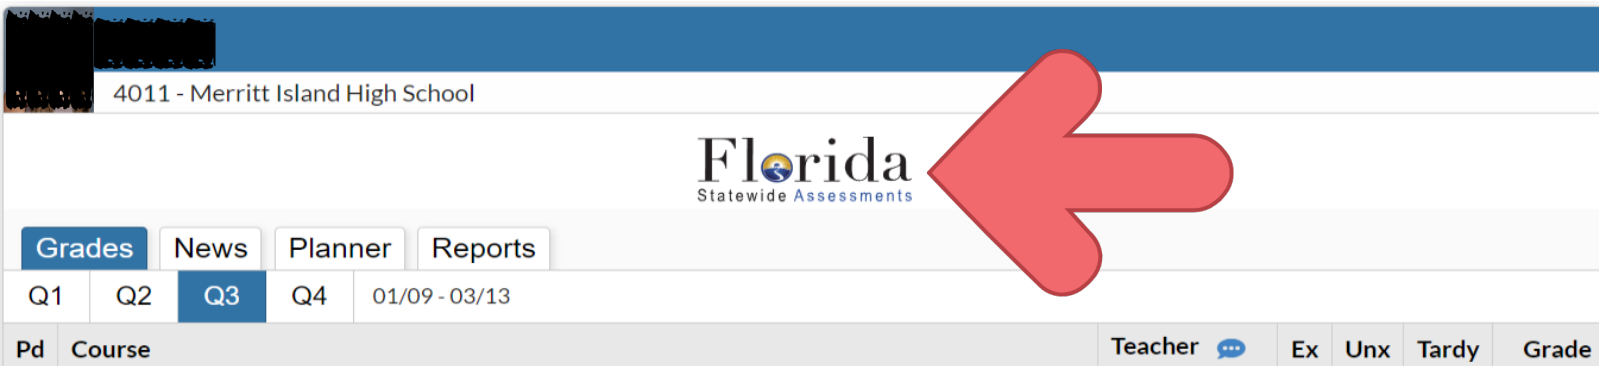

How to Access Your Child's FAST Scores for ELA and Math (Grades 3-6)

To access your child's current FAST scores, as well as previous scores, please log into your parent FOCUS portal on a computer. Once logged in, you have two options to find their scores.

Option 1:

Click on the Florida Statewide Assessments button on the FOCUS homepage. This brings you to the state portal and displays all of your student's test results.

Option 2:

Click the arrow next to your child's picture to expand. Click on "Test History". This will open a new tab with all previous State Test Scores.