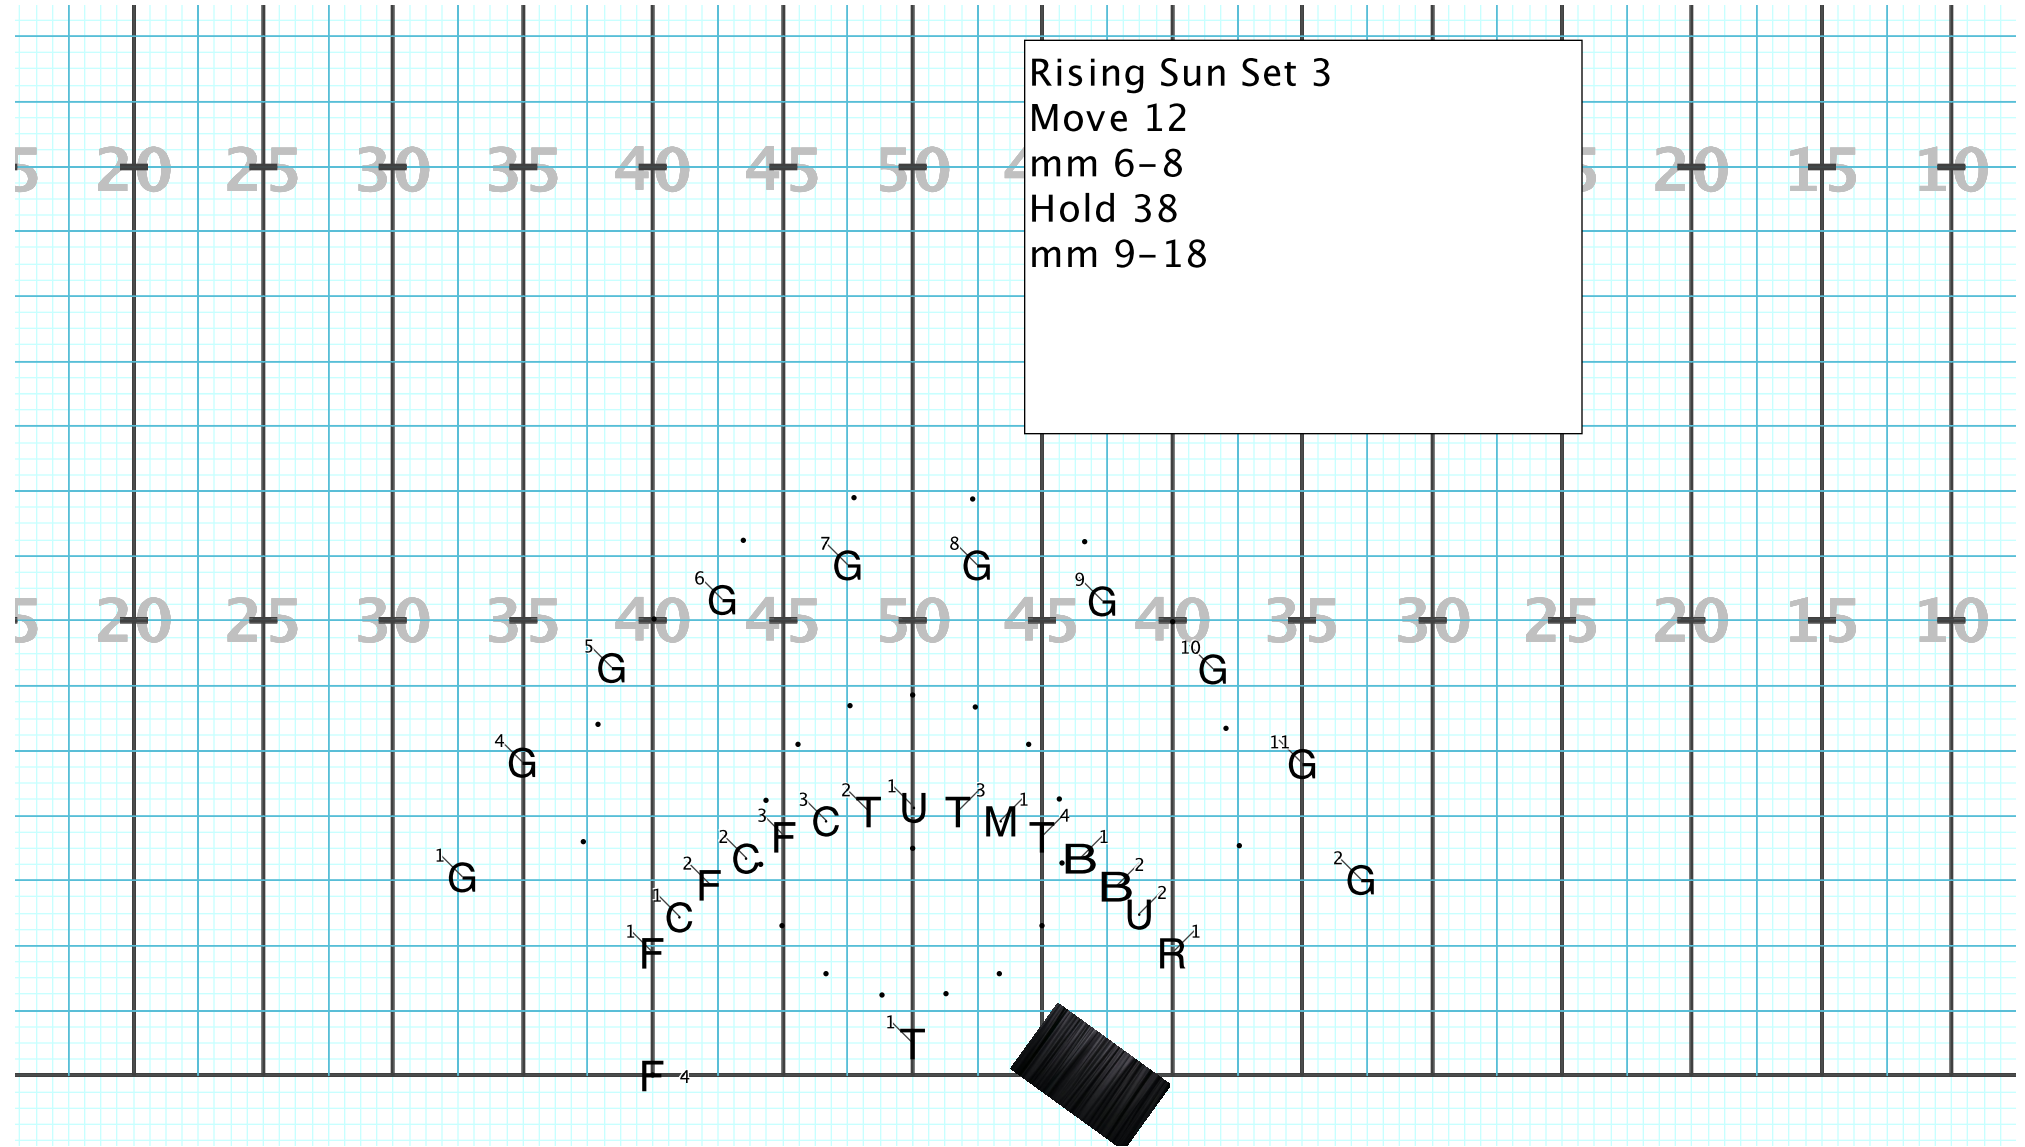

Rising Sun Set 2
Move 16
Rotate Circle
mm 2-5

Director Viewpoint

Rising Sun Set 3

Move 12

mm 6-8

Hold 38

mm 9-18

Director Viewpoint

Rising Sun Set 4
 Move 4
 mm 19
 Hold to End

Director Viewpoint

Soul Man Set 5
Hold 16
mm 1-4
Move 16
mm 5-8

Director Viewpoint

Soul Man Set 6
Move 16
mm 9-12
Hold 32
mm13-20

Director Viewpoint

Soul Man Set 7
Move 16
mm 21-24
Hold 20
mm 25-29

Director Viewpoint

Soul Man Set 8
Move 16
mm 30-33
Hold to End

Motown Set 9
Winds to knee 4 counts
Up mm 9
T1 remain standing
Hold 40
mm 1-10

Director Viewpoint

Motown Set 10
Move 16
mm 11-14
Hold 20
mm 15-19

Director Viewpoint

Motown Set 11
Move 16 Follow leader
mm 20-23

Director Viewpoint

Motown Set 12

Move 8

mm 24-25

Hold 8

mm 26-27