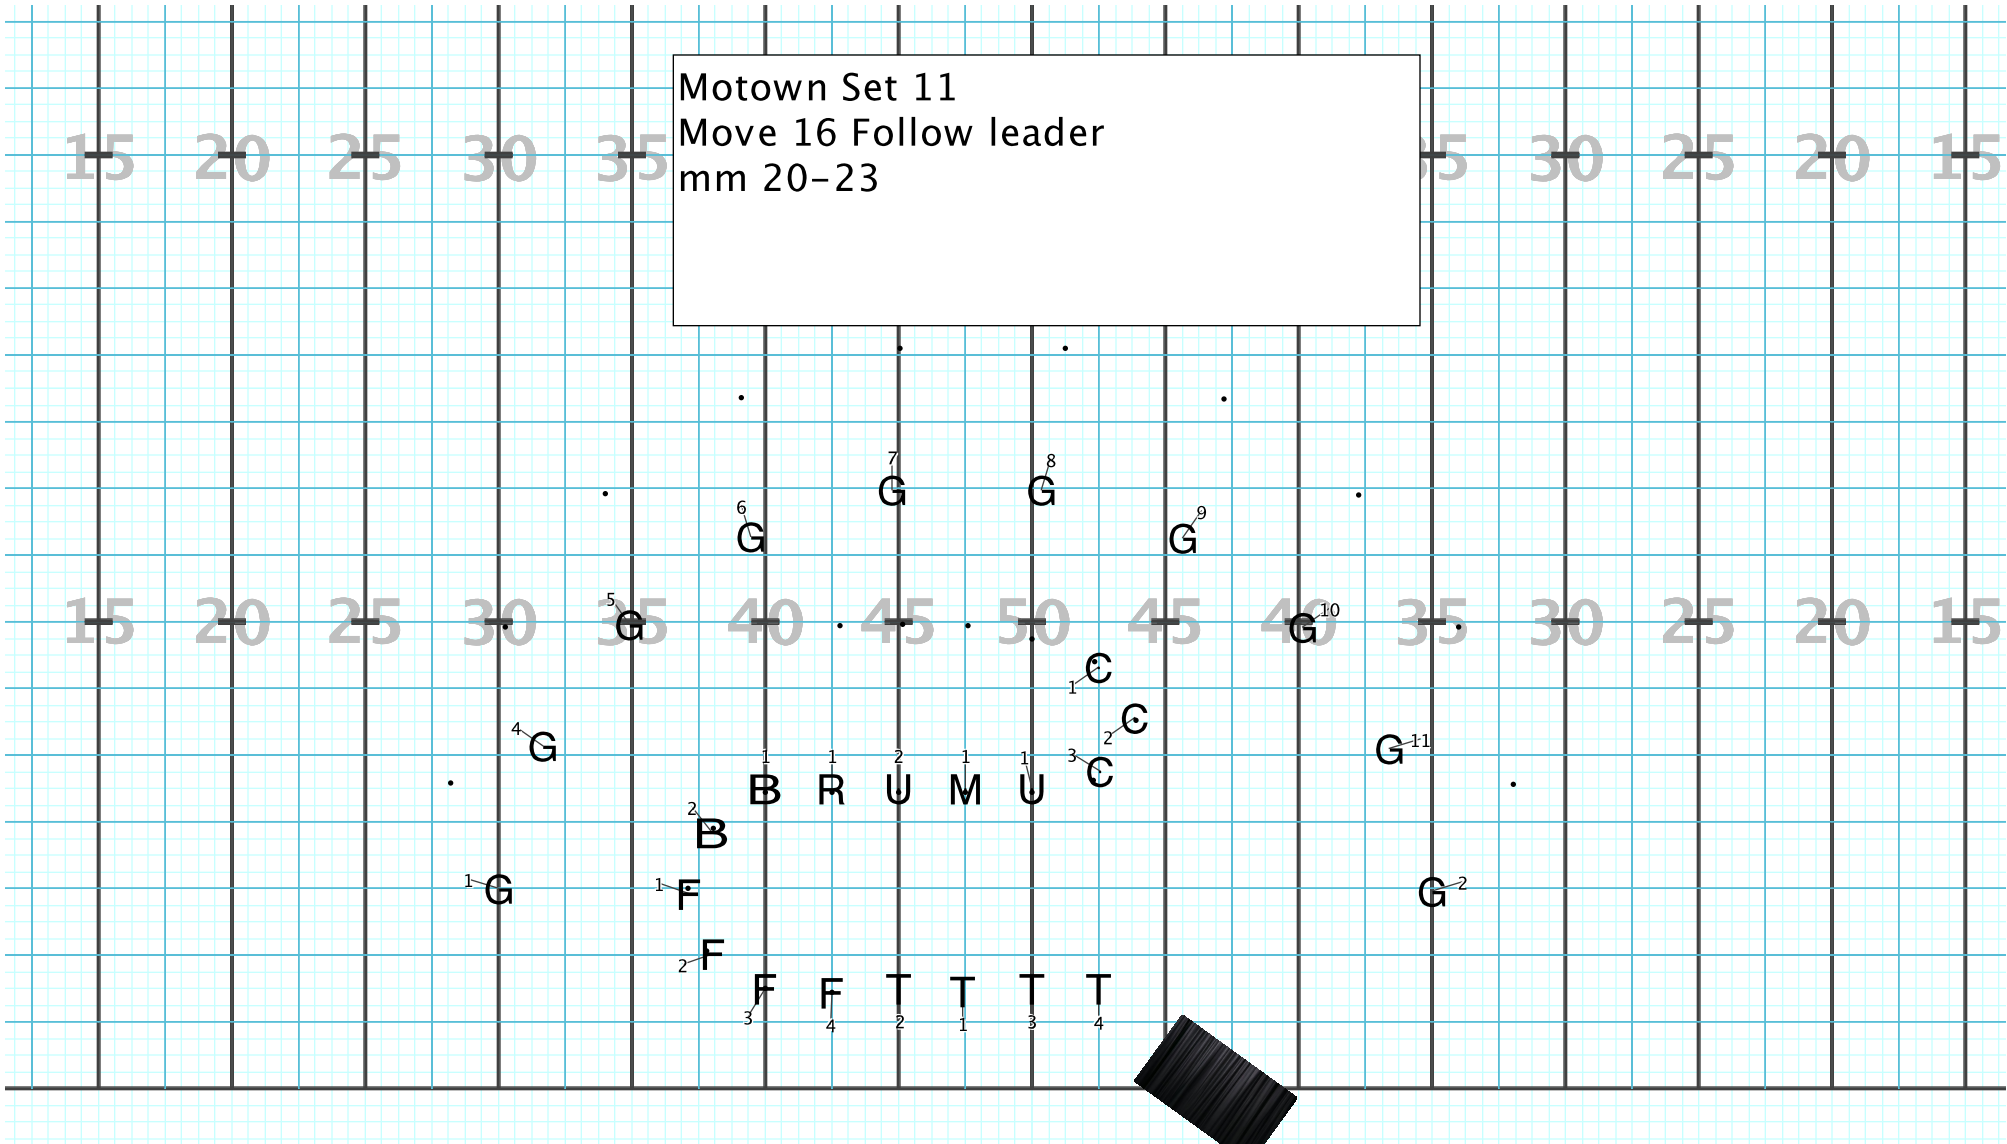

Director Viewpoint

Soul Man Set 8
Move 16
mm 30-33
Hold to End

Motown Set 9
Winds to knee 4 counts
Up mm 9
T1 remain standing
Hold 40
mm 1-10

Director Viewpoint

Motown Set 10
Move 16
mm 11-14
Hold 20
mm 15-19

Director Viewpoint

Motown Set 11
Move 16 Follow leader
mm 20-23

Director Viewpoint

Motown Set 12

Move 8

mm 24-25

Hold 8

mm 26-27