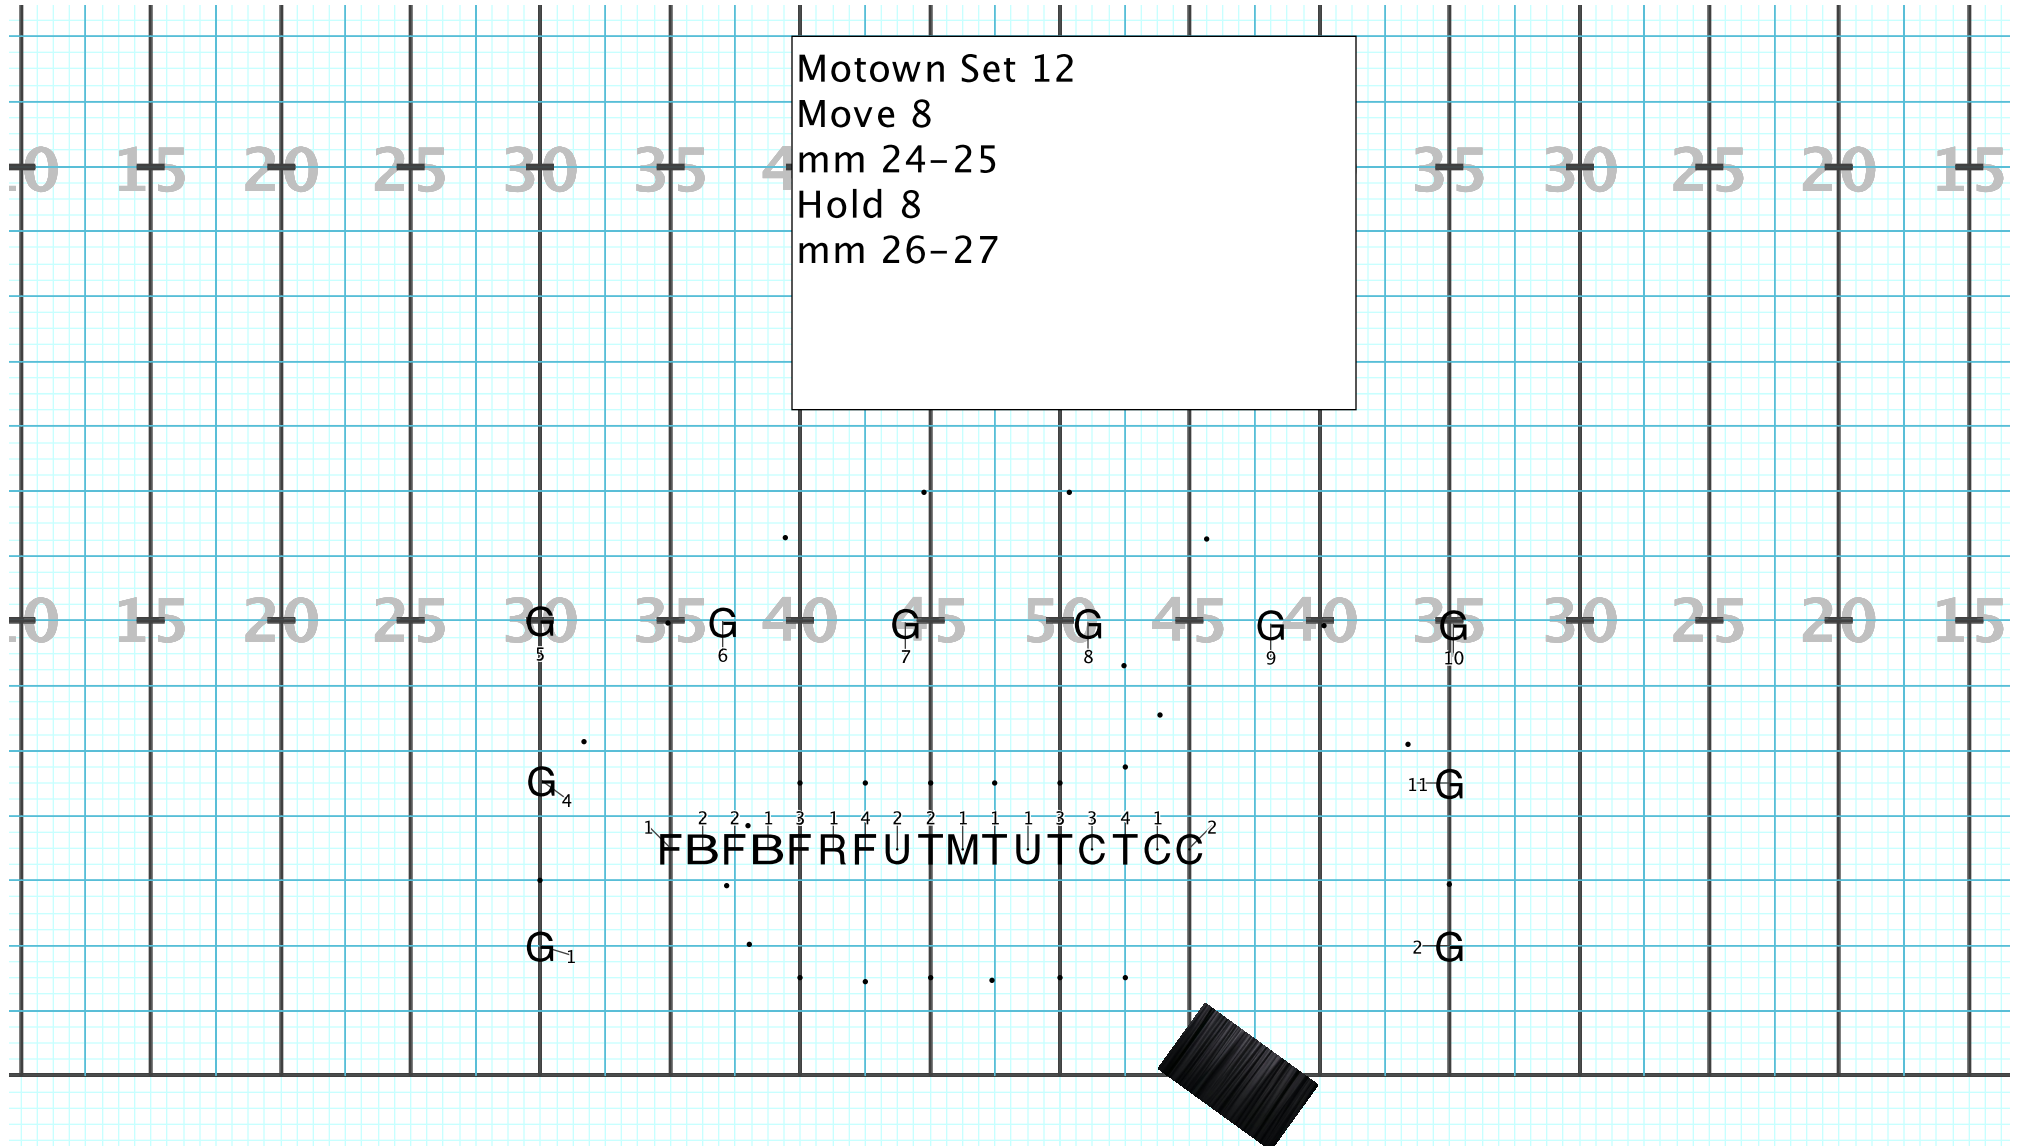

Director Viewpoint

Motown Set 11
Move 16 Follow leader
mm 20-23

Director Viewpoint

Motown Set 12

Move 8

mm 24-25

Hold 8

mm 26-27

Director Viewpoint

Motown Set 13
 Move 6 half time
 mm 28-30

Director Viewpoint