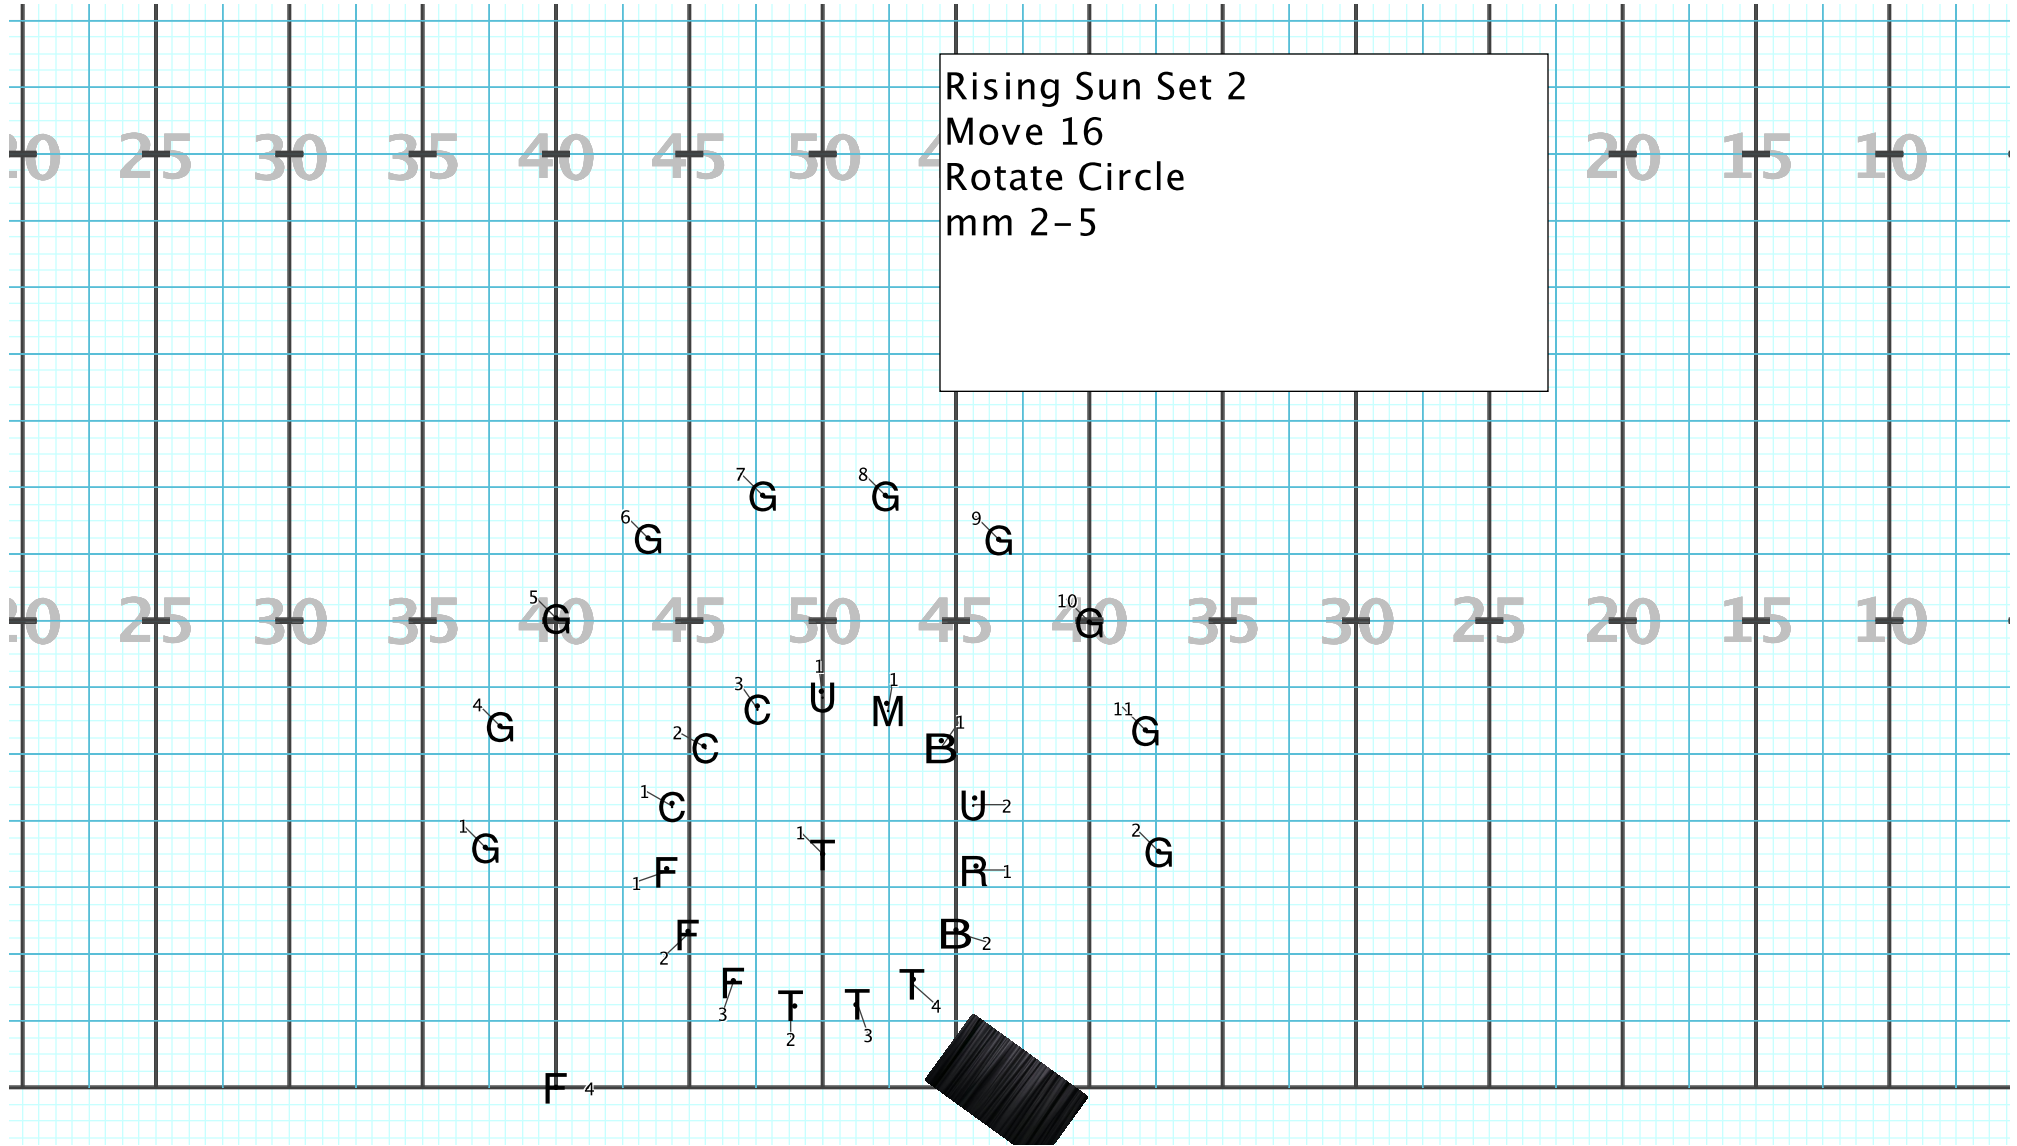

Rising Sun Set 2
Move 16
Rotate Circle
mm 2-5

Director Viewpoint

Rising Sun Set 3

Move 12

mm 6-8

Hold 38

mm 9-18

Director Viewpoint

Rising Sun Set 4
 Move 4
 mm 19
 Hold to End

Director Viewpoint

Soul Man Set 5
Hold 16
mm 1-4
Move 16
mm 5-8

Director Viewpoint

Soul Man Set 6
Move 16
mm 9-12
Hold 32
mm13-20

Director Viewpoint

Soul Man Set 7
Move 16
mm 21-24
Hold 20
mm 25-29

Director Viewpoint

Soul Man Set 8
Move 16
mm 30-33
Hold to End

Motown Set 9
Winds to knee 4 counts
Up mm 9
T1 remain standing
Hold 40
mm 1-10

Director Viewpoint

Motown Set 10
Move 16
mm 11-14
Hold 20
mm 15-19

Director Viewpoint

Motown Set 11
Move 16 Follow leader
mm 20-23

Director Viewpoint

Motown Set 12

Move 8

mm 24-25

Hold 8

mm 26-27