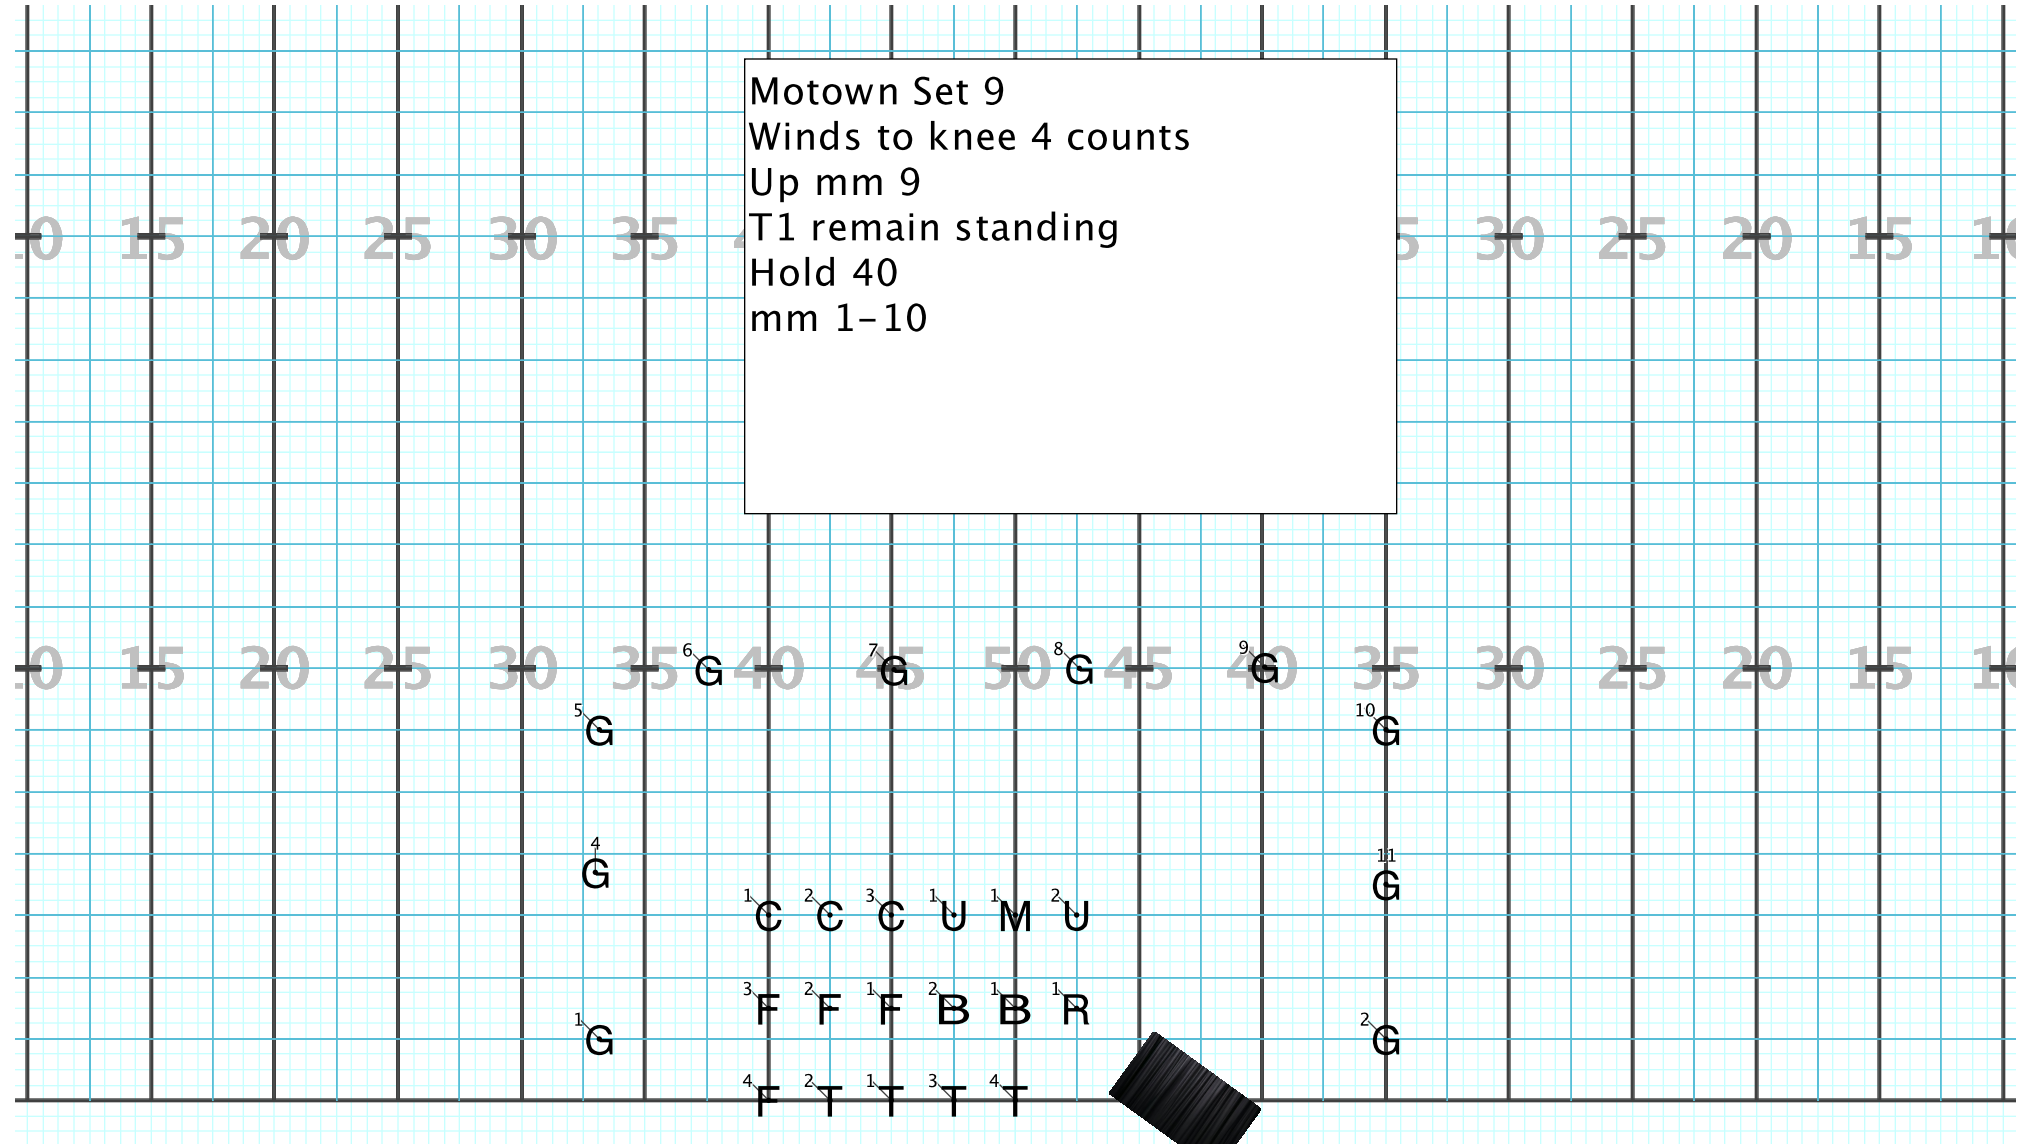

Rising Sun Set 4
 Move 4
 mm 19
 Hold to End

Director Viewpoint

Soul Man Set 5
Hold 16
mm 1-4
Move 16
mm 5-8

Director Viewpoint

Soul Man Set 6
Move 16
mm 9-12
Hold 32
mm13-20

Director Viewpoint

Soul Man Set 7
Move 16
mm 21-24
Hold 20
mm 25-29

Director Viewpoint

Soul Man Set 8
Move 16
mm 30-33
Hold to End

Motown Set 9
Winds to knee 4 counts
Up mm 9
T1 remain standing
Hold 40
mm 1-10

Director Viewpoint

Motown Set 10
Move 16
mm 11-14
Hold 20
mm 15-19

Director Viewpoint

Motown Set 11
Move 16 Follow leader
mm 20-23

Director Viewpoint

Motown Set 12

Move 8

mm 24-25

Hold 8

mm 26-27