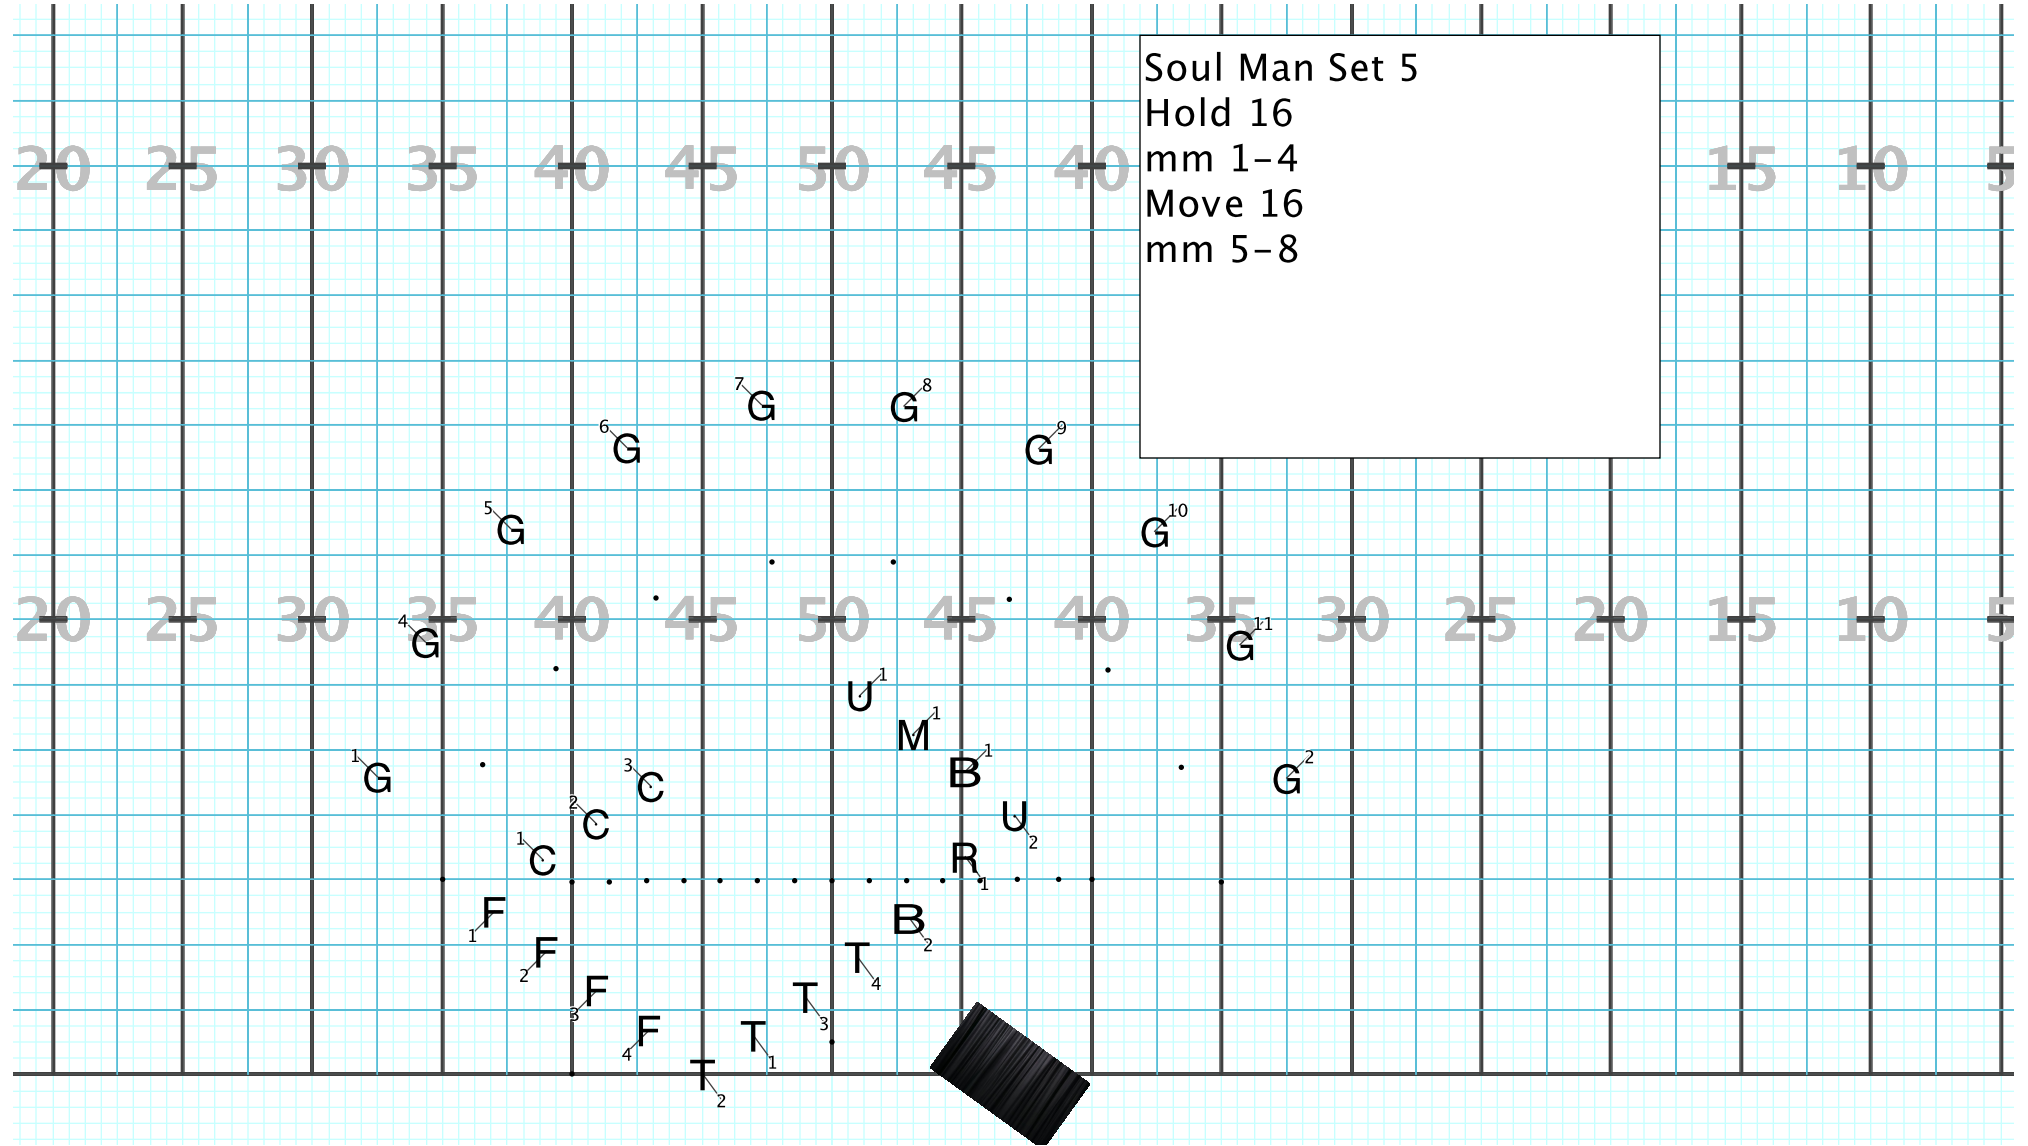

Rising Sun Set 2
Move 16
Rotate Circle
mm 2-5

Director Viewpoint

Rising Sun Set 3

Move 12

mm 6-8

Hold 38

mm 9-18

Director Viewpoint

Rising Sun Set 4
 Move 4
 mm 19
 Hold to End

Director Viewpoint

Soul Man Set 5
Hold 16
mm 1-4
Move 16
mm 5-8

Director Viewpoint

Soul Man Set 6
Move 16
mm 9-12
Hold 32
mm13-20

Director Viewpoint

Soul Man Set 7
Move 16
mm 21-24
Hold 20
mm 25-29

Director Viewpoint

Soul Man Set 8
Move 16
mm 30-33
Hold to End

Motown Set 9
Winds to knee 4 counts
Up mm 9
T1 remain standing
Hold 40
mm 1-10

Director Viewpoint

Motown Set 10
Move 16
mm 11-14
Hold 20
mm 15-19

Director Viewpoint

Motown Set 11
Move 16 Follow leader
mm 20-23

Director Viewpoint

Motown Set 12

Move 8

mm 24-25

Hold 8

mm 26-27