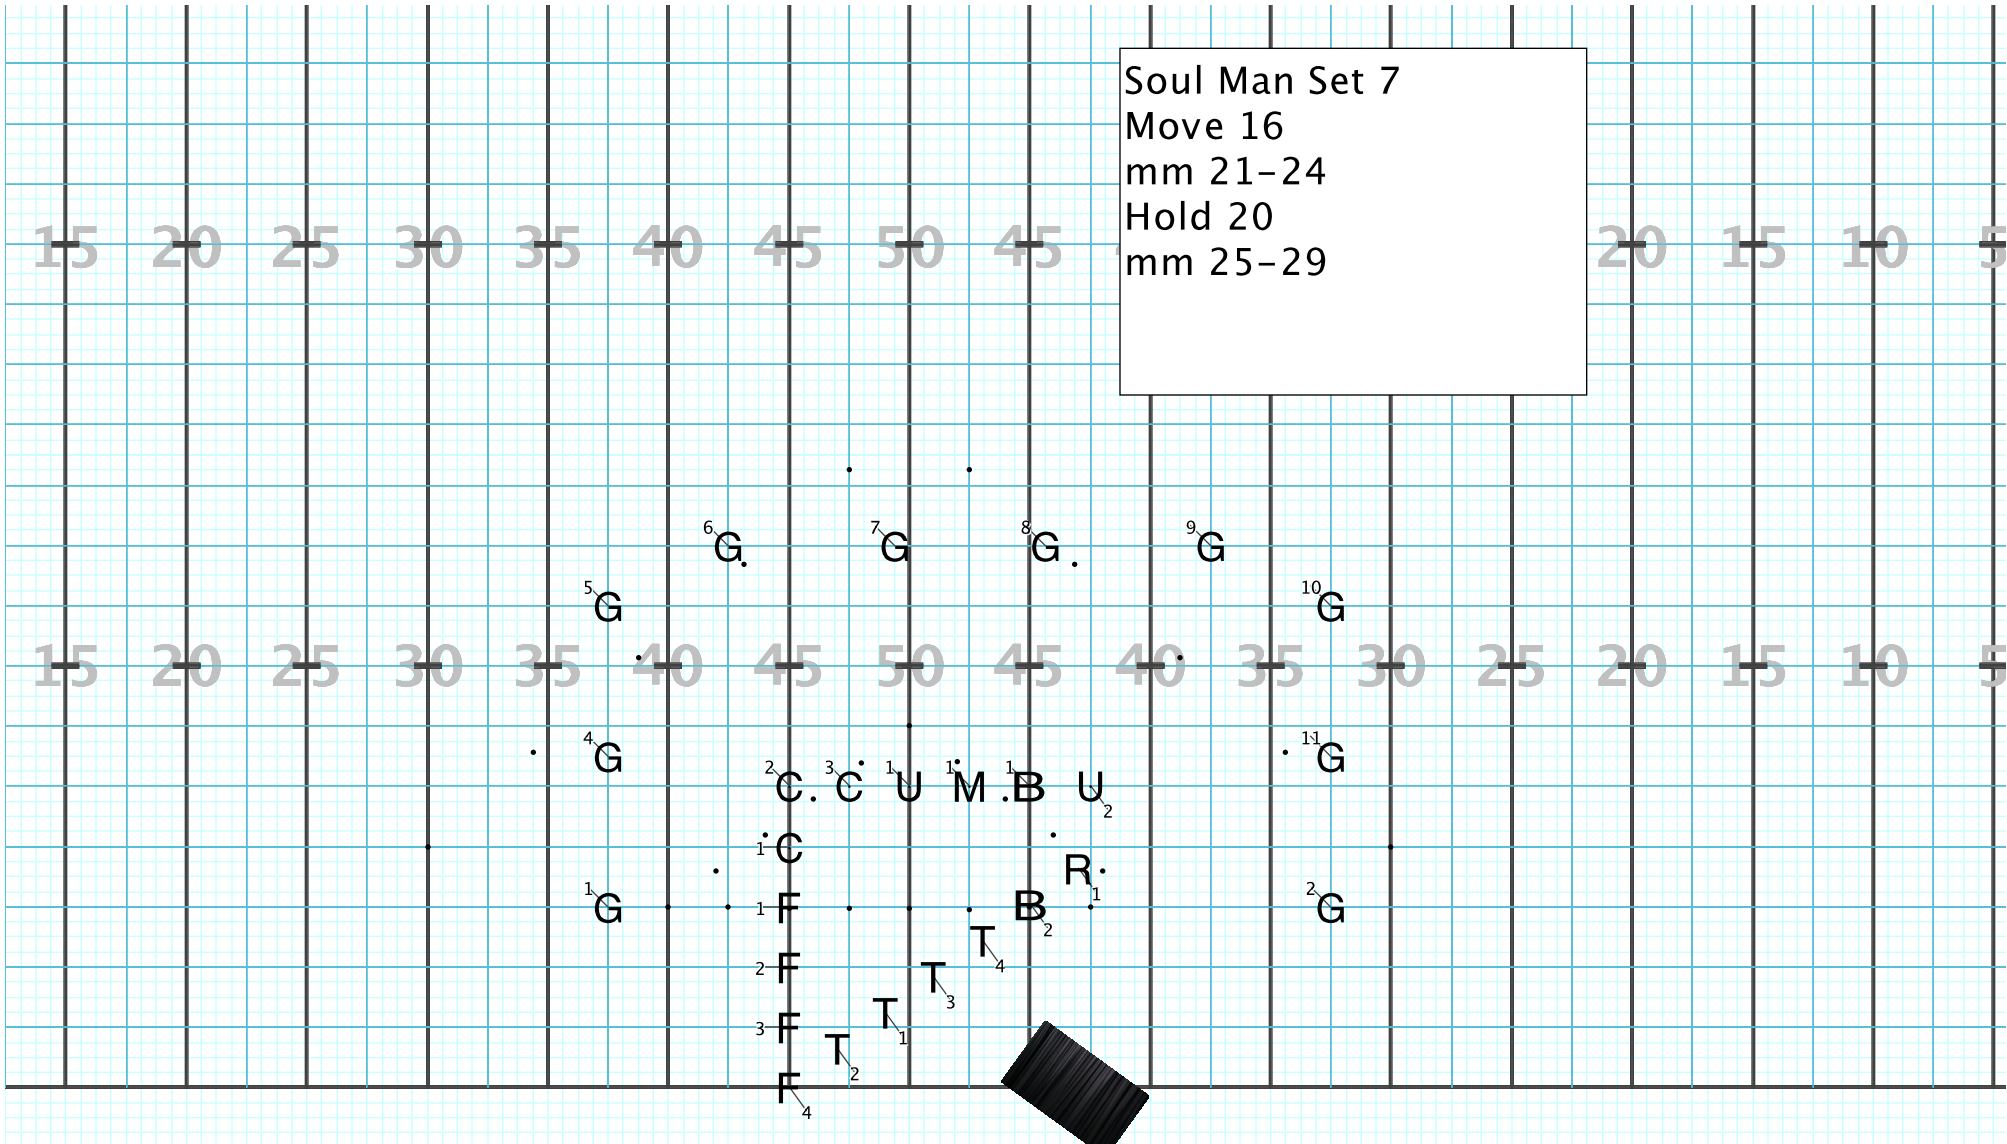

Rising Sun Set 4
 Move 4
 mm 19
 Hold to End

Director Viewpoint

Soul Man Set 5
Hold 16
mm 1-4
Move 16
mm 5-8

Director Viewpoint

Soul Man Set 6
Move 16
mm 9-12
Hold 32
mm13-20

Director Viewpoint

Soul Man Set 7
Move 16
mm 21-24
Hold 20
mm 25-29

Director Viewpoint

Soul Man Set 8
Move 16
mm 30-33
Hold to End

Motown Set 9
Winds to knee 4 counts
Up mm 9
T1 remain standing
Hold 40
mm 1-10

Director Viewpoint

Motown Set 10
Move 16
mm 11-14
Hold 20
mm 15-19

Director Viewpoint

Motown Set 11
Move 16 Follow leader
mm 20-23

Director Viewpoint

Motown Set 12

Move 8

mm 24-25

Hold 8

mm 26-27