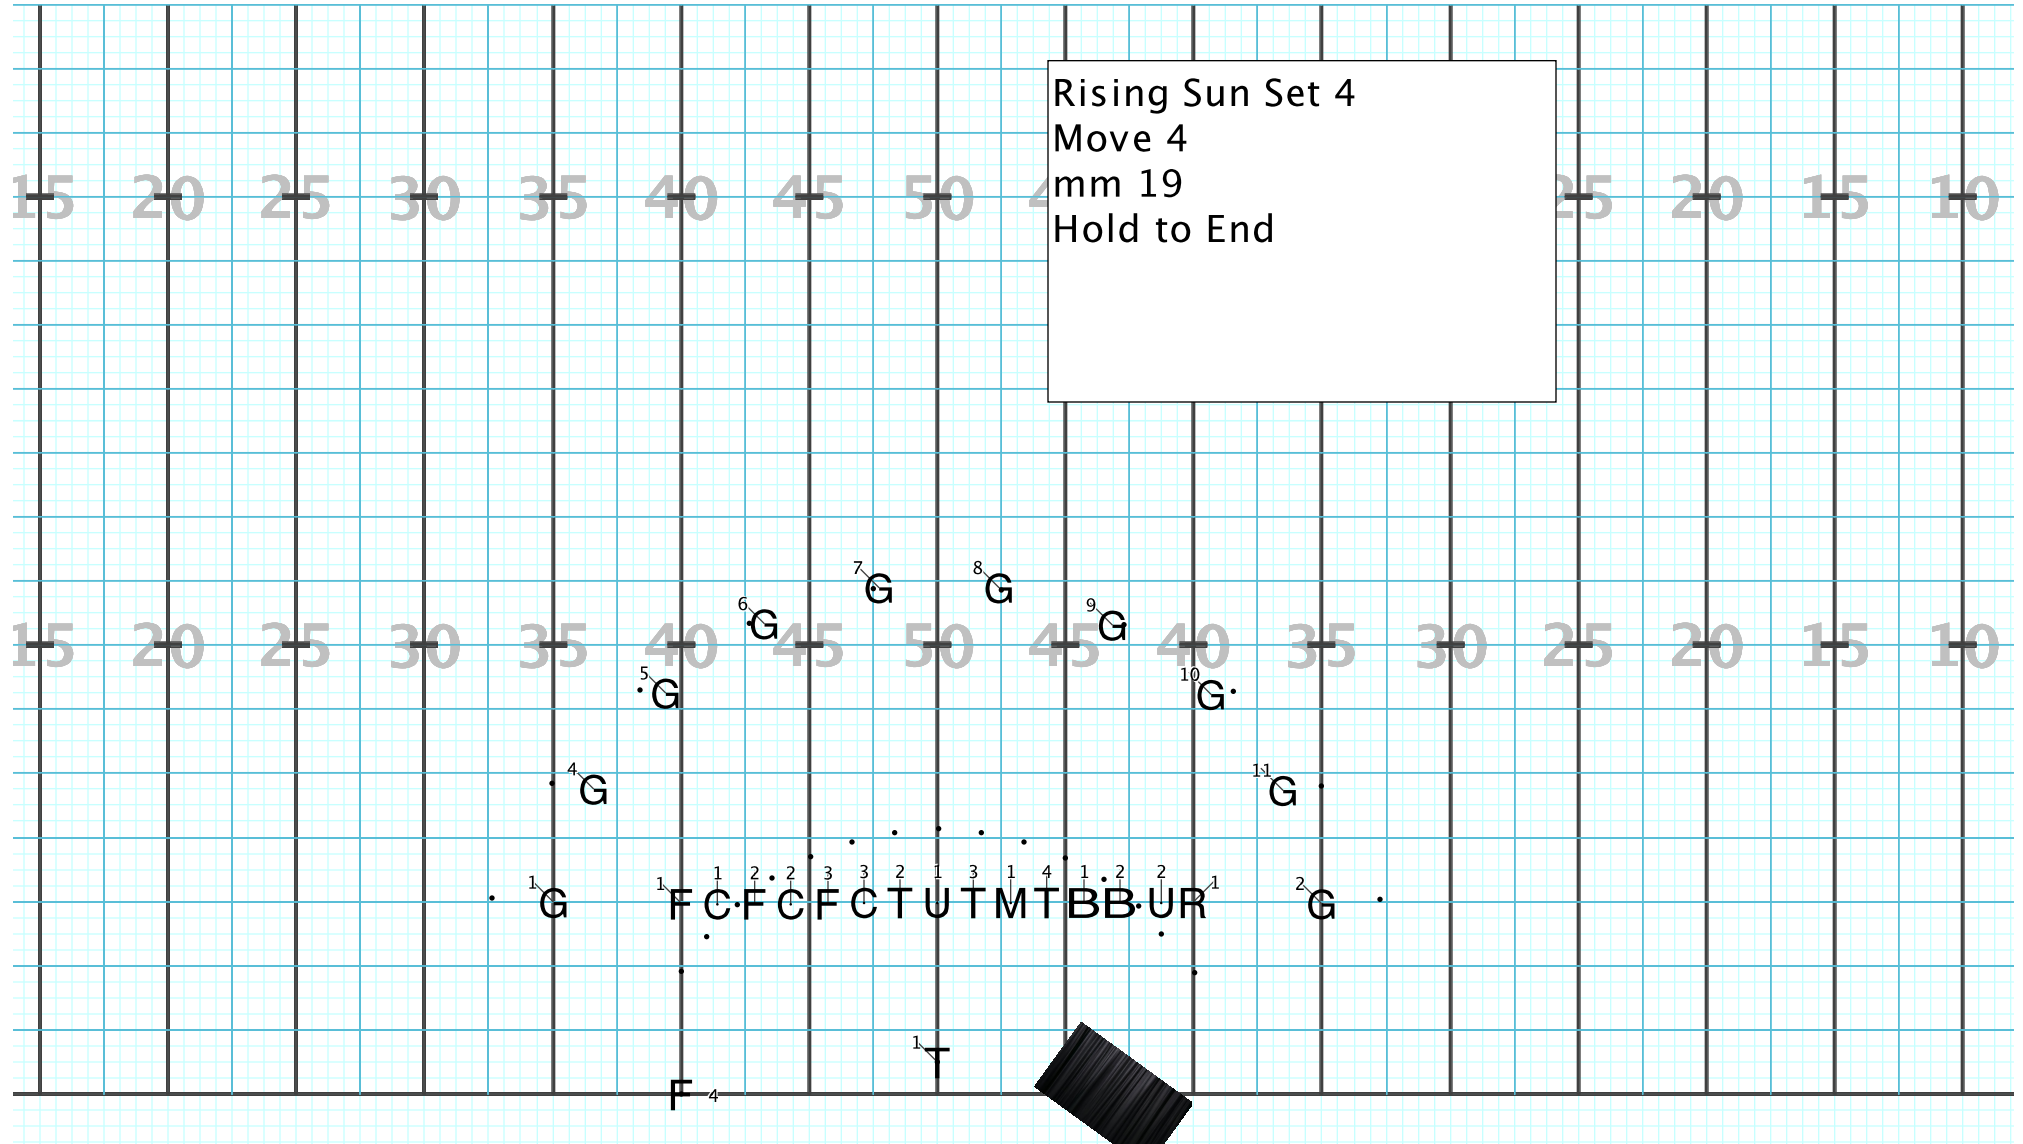

Rising Sun Set 2
Move 16
Rotate Circle
mm 2-5

Director Viewpoint

Rising Sun Set 3

Move 12

mm 6-8

Hold 38

mm 9-18

Director Viewpoint

Rising Sun Set 4
 Move 4
 mm 19
 Hold to End

Director Viewpoint

Soul Man Set 5
Hold 16
mm 1-4
Move 16
mm 5-8

Director Viewpoint

Soul Man Set 6
Move 16
mm 9-12
Hold 32
mm13-20

Director Viewpoint

Soul Man Set 7
Move 16
mm 21-24
Hold 20
mm 25-29

Director Viewpoint

Soul Man Set 8
Move 16
mm 30-33
Hold to End

Motown Set 9
Winds to knee 4 counts
Up mm 9
T1 remain standing
Hold 40
mm 1-10

Director Viewpoint

Motown Set 10
Move 16
mm 11-14
Hold 20
mm 15-19

Director Viewpoint

Motown Set 11
Move 16 Follow leader
mm 20-23

Director Viewpoint

Motown Set 12

Move 8

mm 24-25

Hold 8

mm 26-27