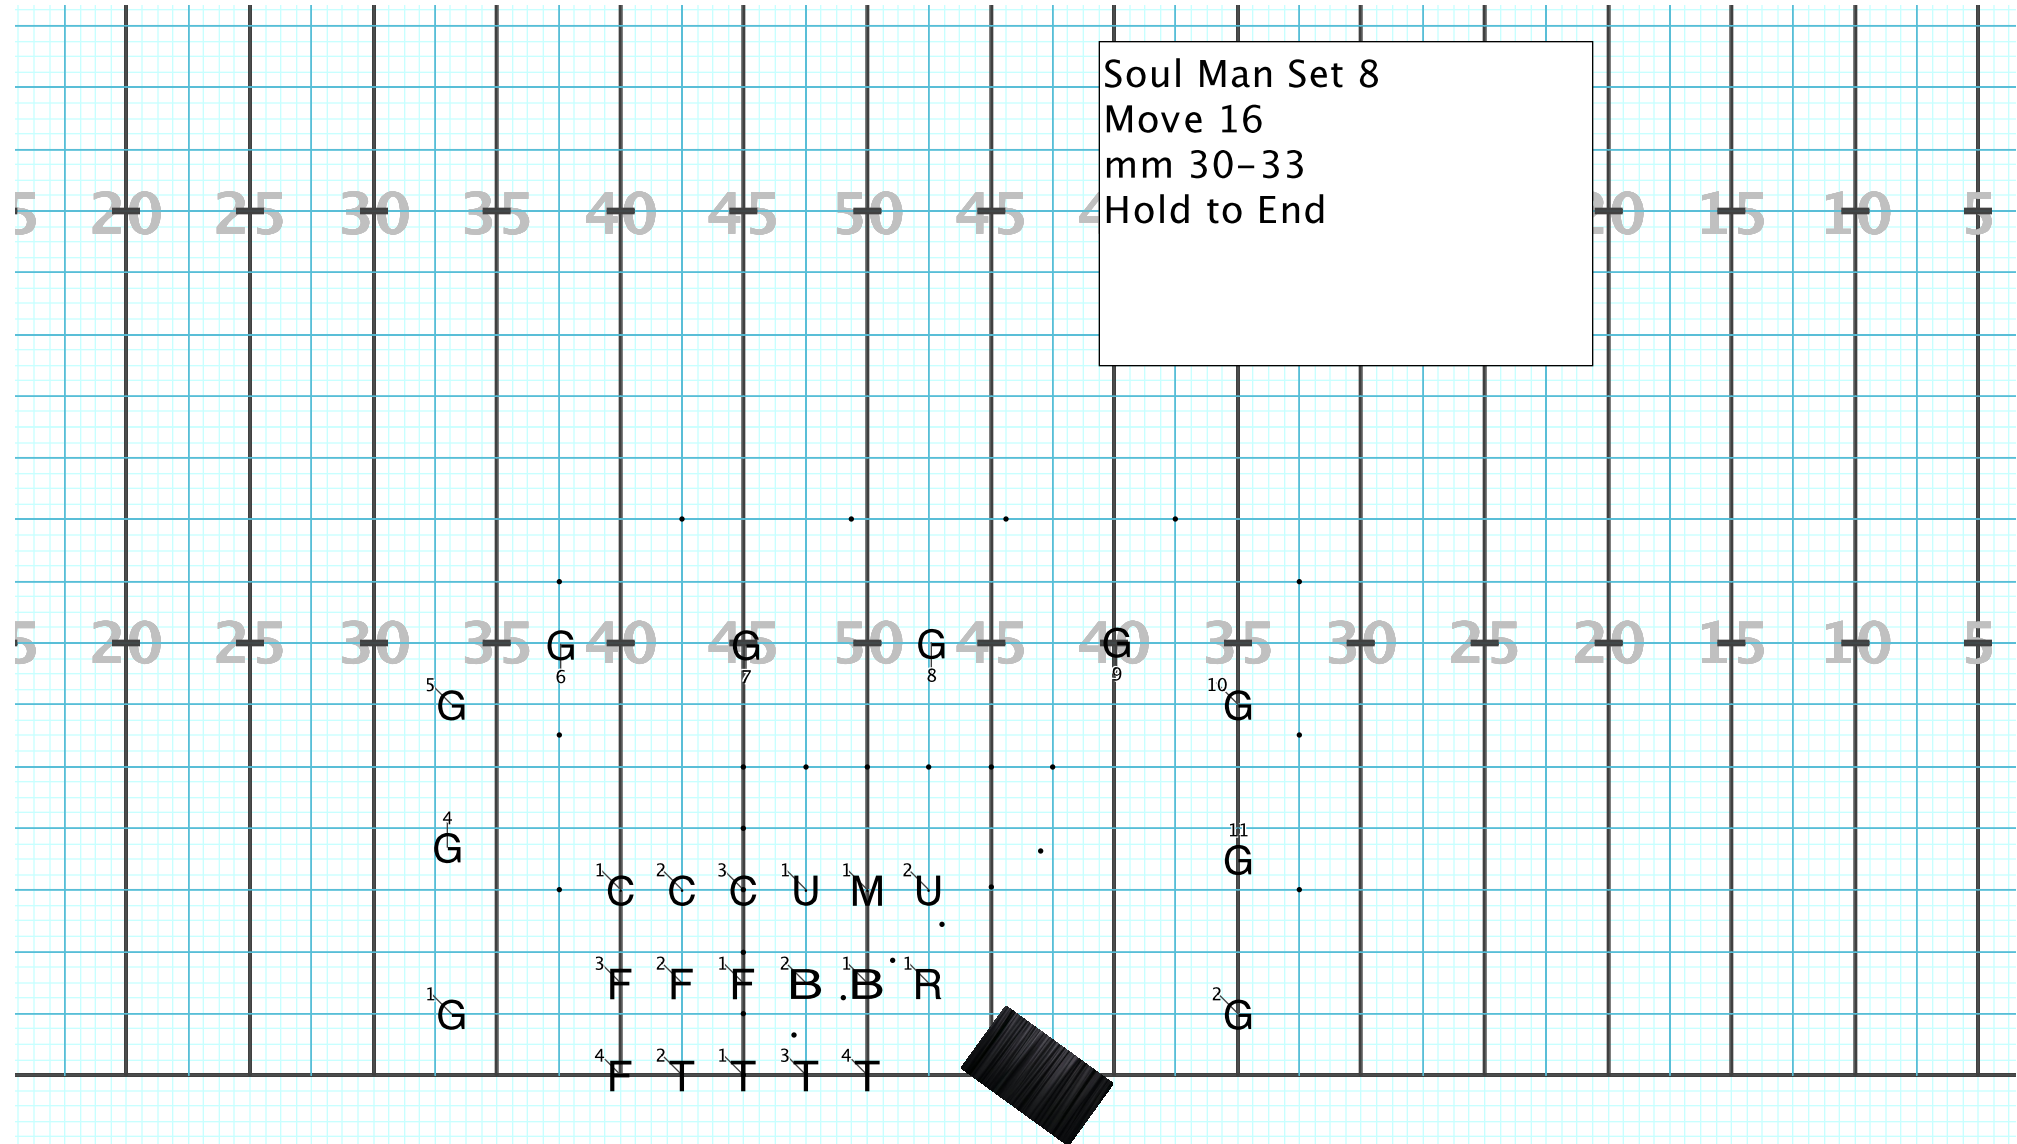

Rising Sun Set 4
 Move 4
 mm 19
 Hold to End

Director Viewpoint

Soul Man Set 5
Hold 16
mm 1-4
Move 16
mm 5-8

Director Viewpoint

Soul Man Set 6
Move 16
mm 9-12
Hold 32
mm13-20

Director Viewpoint

Soul Man Set 7
Move 16
mm 21-24
Hold 20
mm 25-29

Director Viewpoint

Soul Man Set 8
Move 16
mm 30-33
Hold to End

Motown Set 9
Winds to knee 4 counts
Up mm 9
T1 remain standing
Hold 40
mm 1-10

Director Viewpoint

Motown Set 10
Move 16
mm 11-14
Hold 20
mm 15-19

Director Viewpoint

Motown Set 11
Move 16 Follow leader
mm 20-23

Director Viewpoint

Motown Set 12

Move 8

mm 24-25

Hold 8

mm 26-27