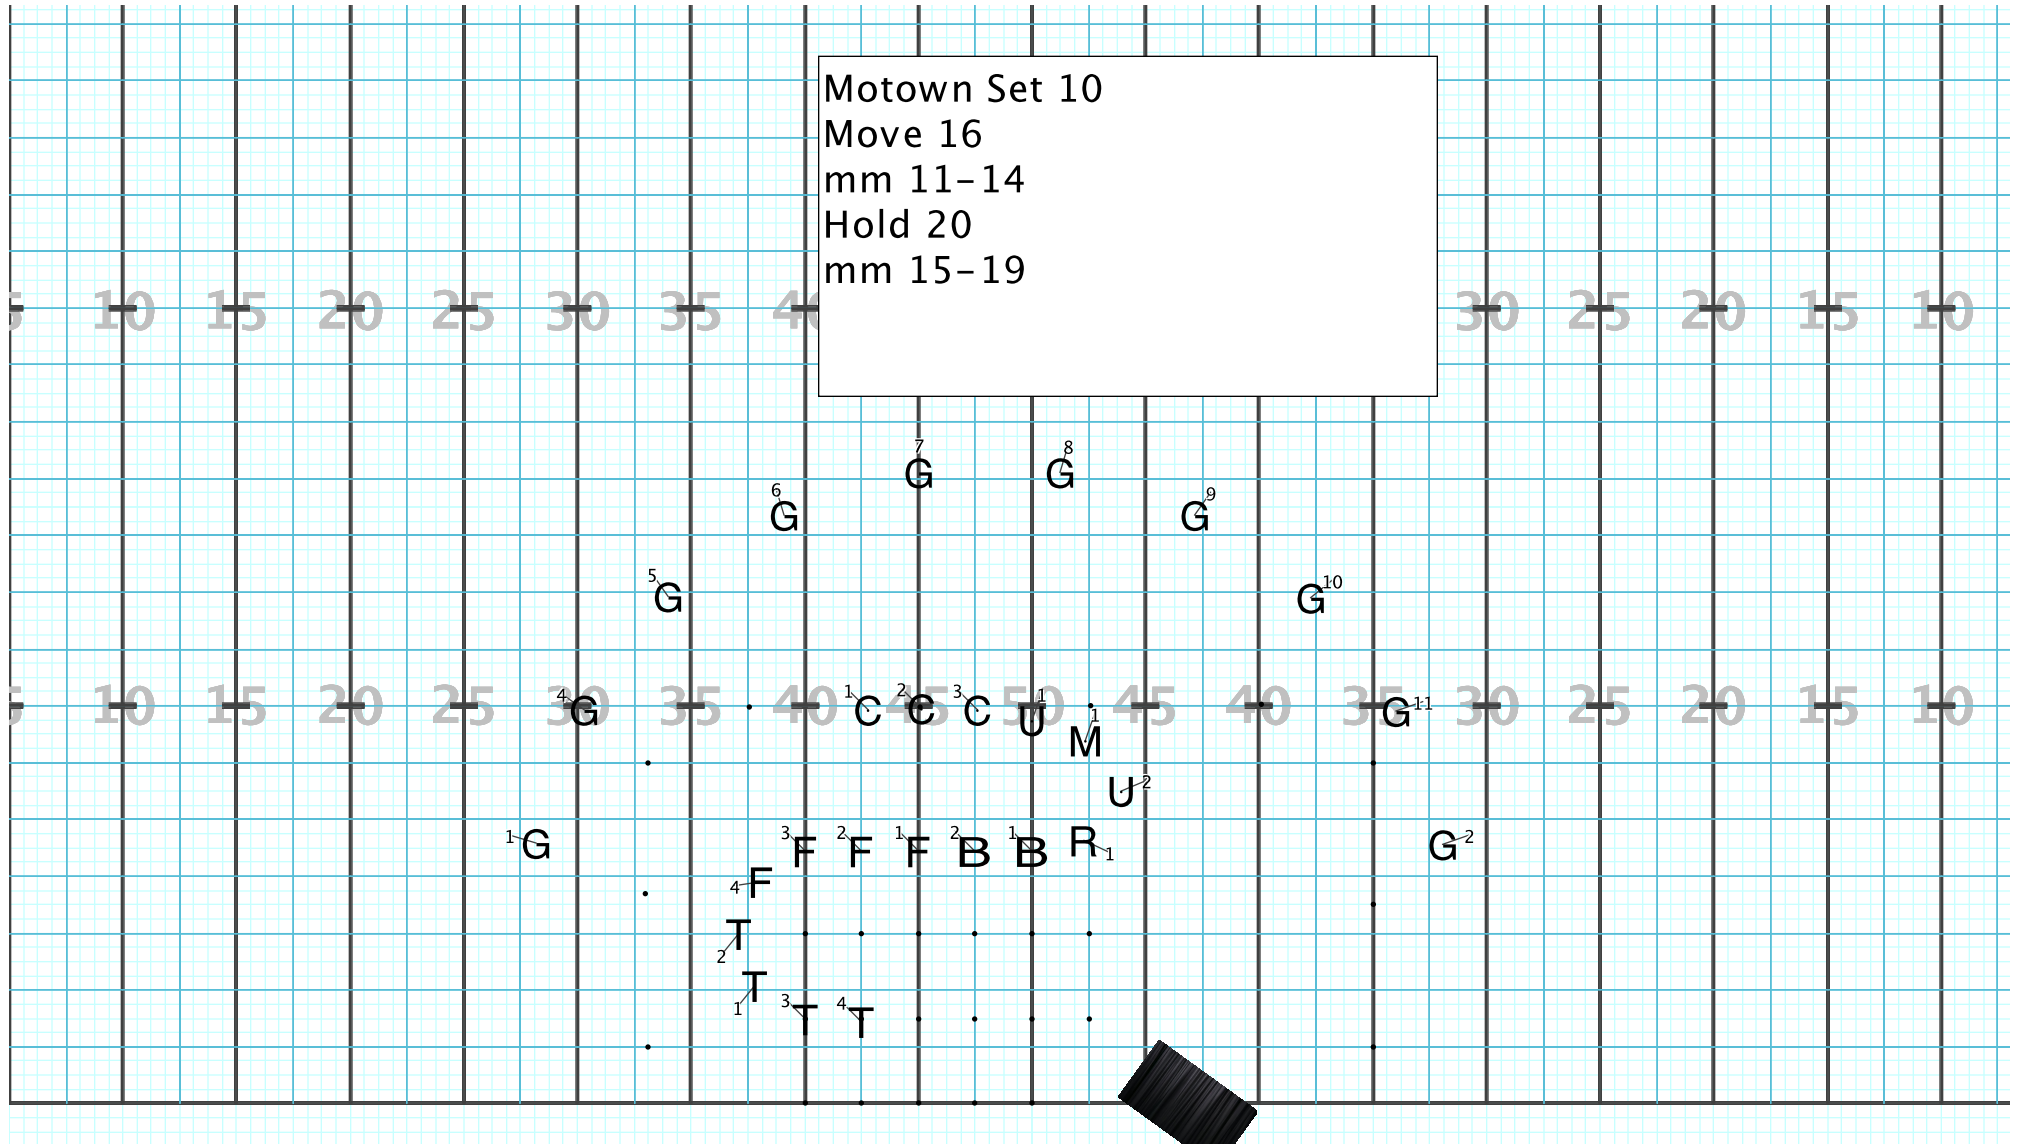

Director Viewpoint

Soul Man Set 8
Move 16
mm 30-33
Hold to End

Motown Set 9
Winds to knee 4 counts
Up mm 9
T1 remain standing
Hold 40
mm 1-10

Director Viewpoint

Motown Set 10
Move 16
mm 11-14
Hold 20
mm 15-19

Director Viewpoint

Motown Set 11
Move 16 Follow leader
mm 20-23

Director Viewpoint

Motown Set 12

Move 8

mm 24-25

Hold 8

mm 26-27