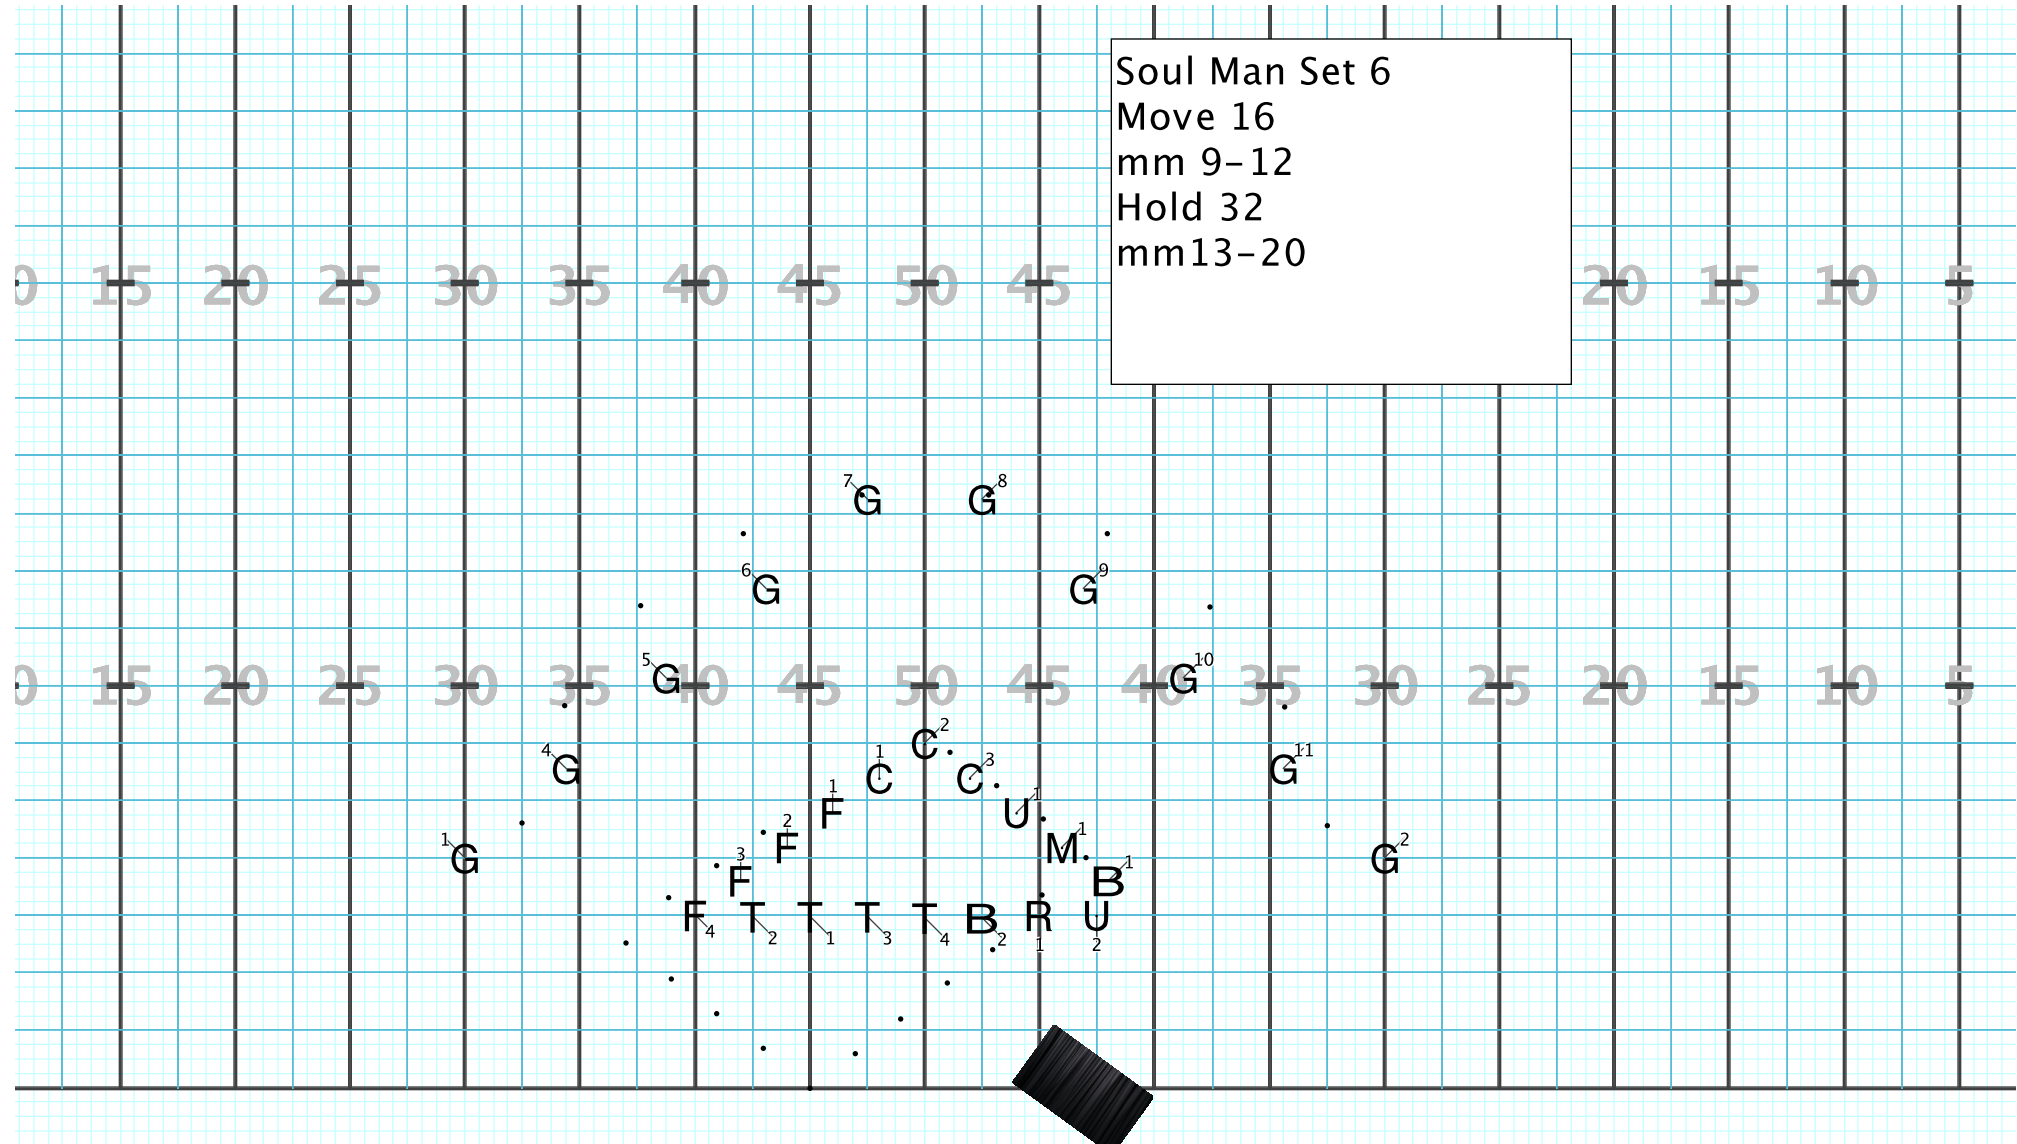

Rising Sun Set 4
 Move 4
 mm 19
 Hold to End

Director Viewpoint

Soul Man Set 5
Hold 16
mm 1-4
Move 16
mm 5-8

Director Viewpoint

Soul Man Set 6
Move 16
mm 9-12
Hold 32
mm13-20

Director Viewpoint

Soul Man Set 7
Move 16
mm 21-24
Hold 20
mm 25-29

Director Viewpoint

Soul Man Set 8
Move 16
mm 30-33
Hold to End

Motown Set 9
Winds to knee 4 counts
Up mm 9
T1 remain standing
Hold 40
mm 1-10

Director Viewpoint

Motown Set 10
Move 16
mm 11-14
Hold 20
mm 15-19

Director Viewpoint

Motown Set 11
Move 16 Follow leader
mm 20-23

Director Viewpoint

Motown Set 12

Move 8

mm 24-25

Hold 8

mm 26-27