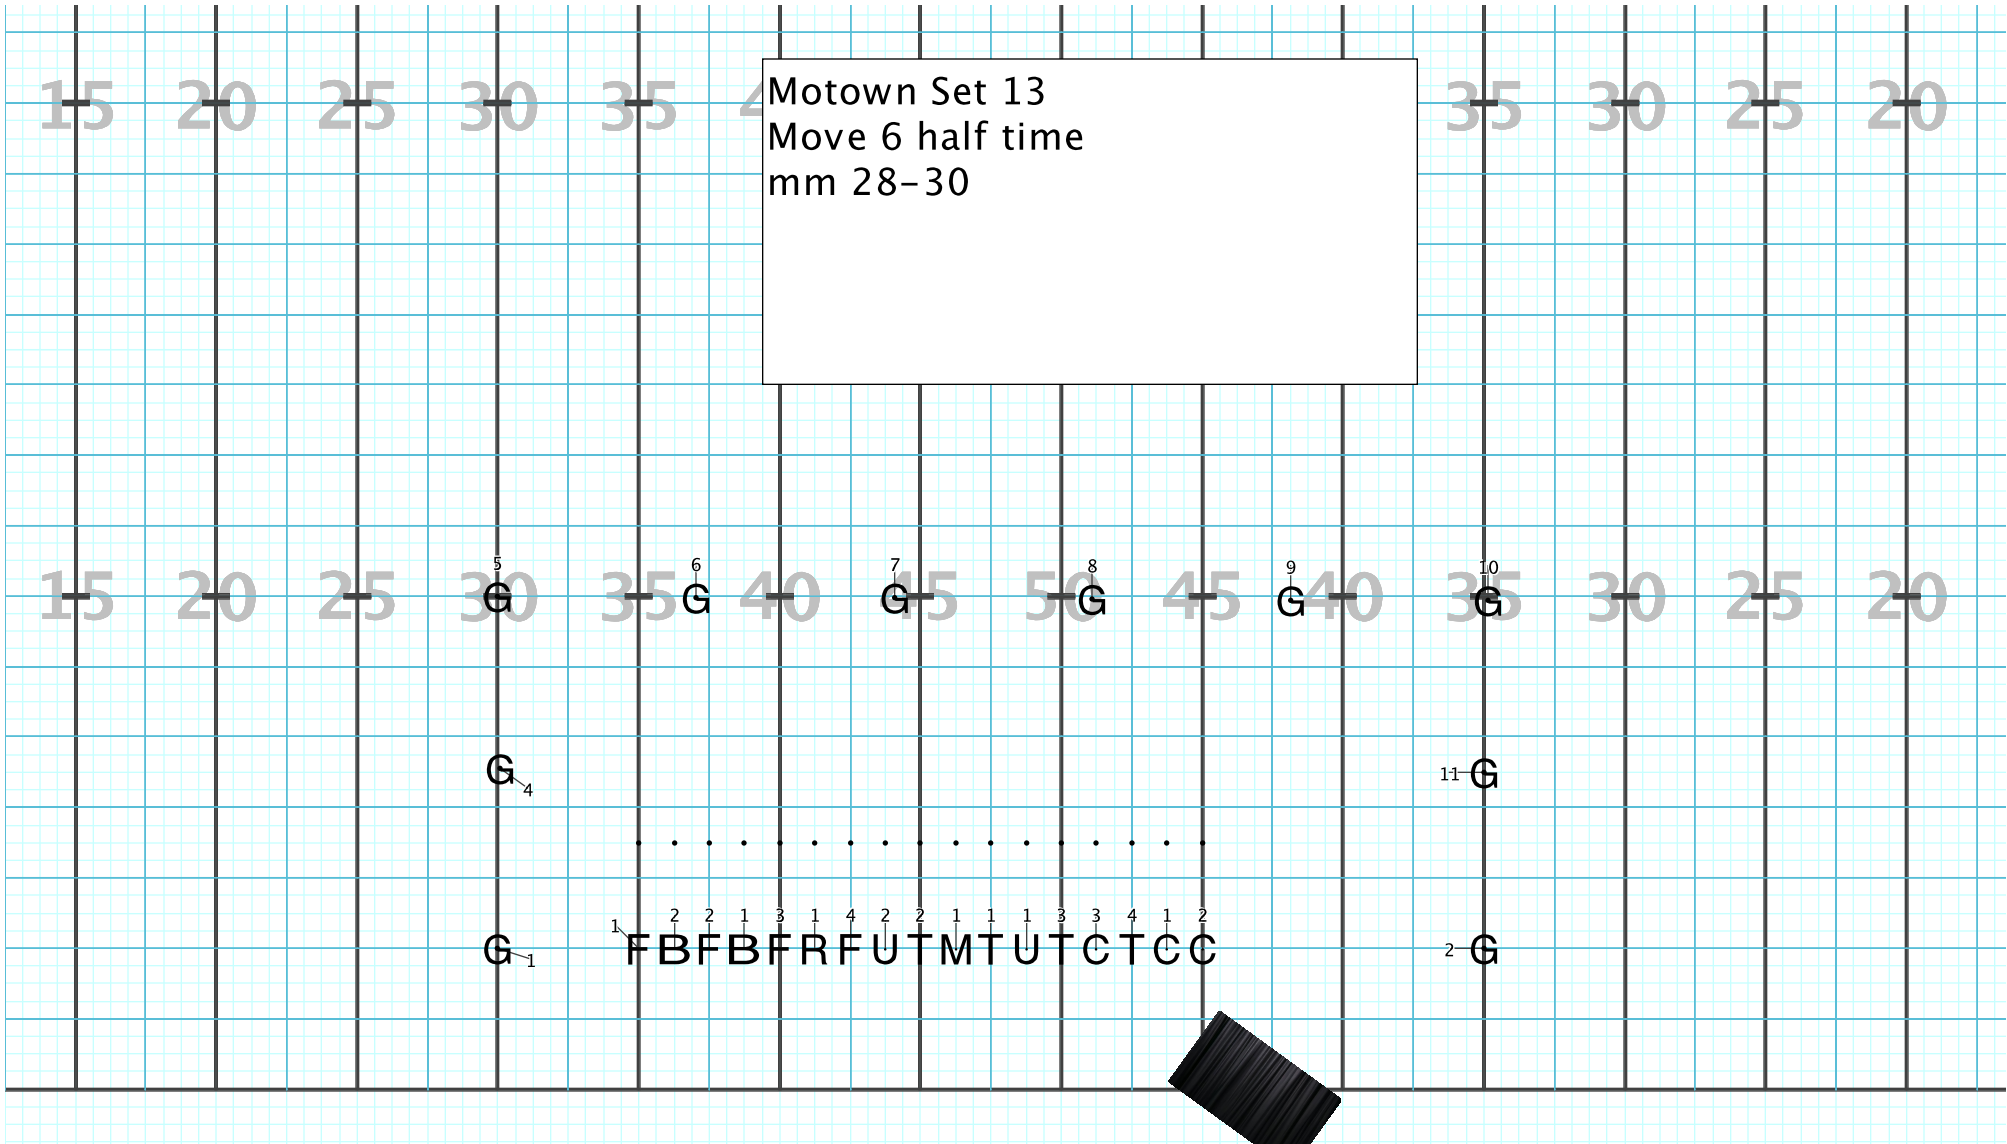

Director Viewpoint

Motown Set 11
Move 16 Follow leader
mm 20-23

Director Viewpoint

Motown Set 12

Move 8

mm 24-25

Hold 8

mm 26-27

Director Viewpoint

Motown Set 13
 Move 6 half time
 mm 28-30

Director Viewpoint