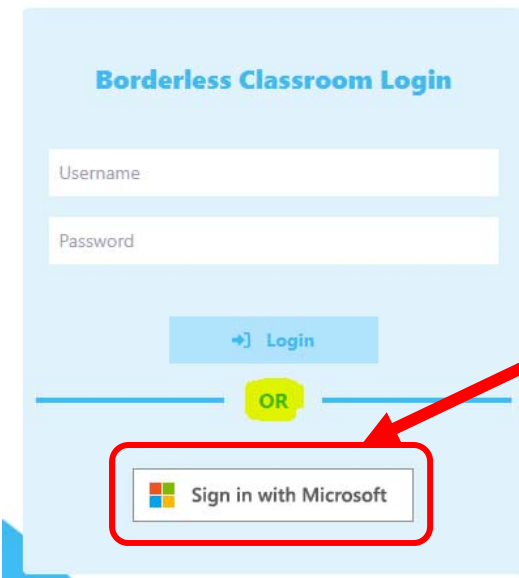

Access Aristotle k12 Borderless Classroom

Sign into Launchpad using the "Sign in with Microsoft" button.

Looking at your Launchpad dashboard, locate the Aristotle "Borderless Classroom (Aristotle)" tile and click on it.

At the login screen use the bottom option to "Sign in with Microsoft". Do not sign in any other way.