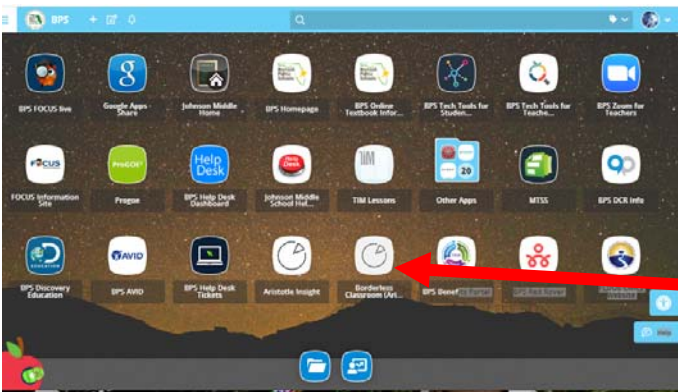

Access Aristotle k12 Borderless Classroom

Sign into Launchpad using the "Sign in with Microsoft" button.

Looking at your Launchpad dashboard, locate the Aristotle "Borderless Classroom (Aristotle)" tile and click on it.