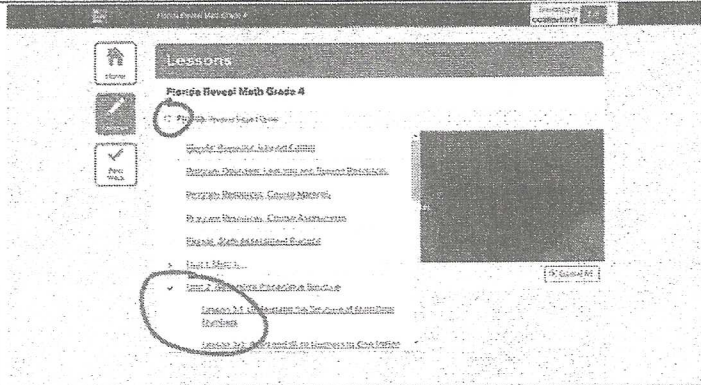

By clicking the three lines, you can choose the Unit and Lesson to view the resources that are available.