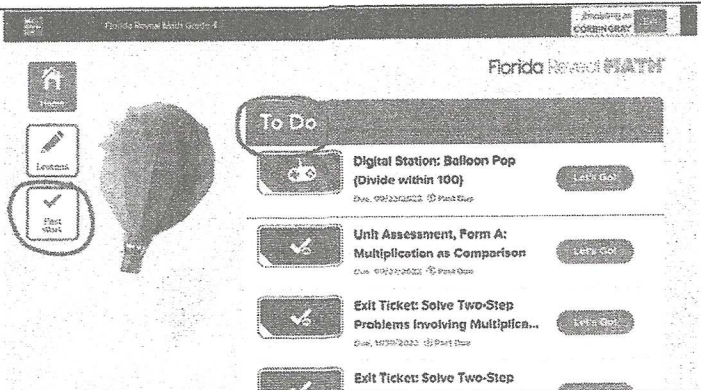

On the Homepage of Launchpad, select the **BPS McGraw Hill** app.

Once in the BPS McGraw Hill app, students will have to click on their **textbook**.

*Each student will only see their grade levels textbook.

You will be taken to the student home page for Reveal Math.

If students have any assignments to complete that were assigned digitally, they will be under the **To Do** section.

Any work that was assigned digitally that has been completed and turned in will be under the **Past Work** tab on the left hand side of the home screen.