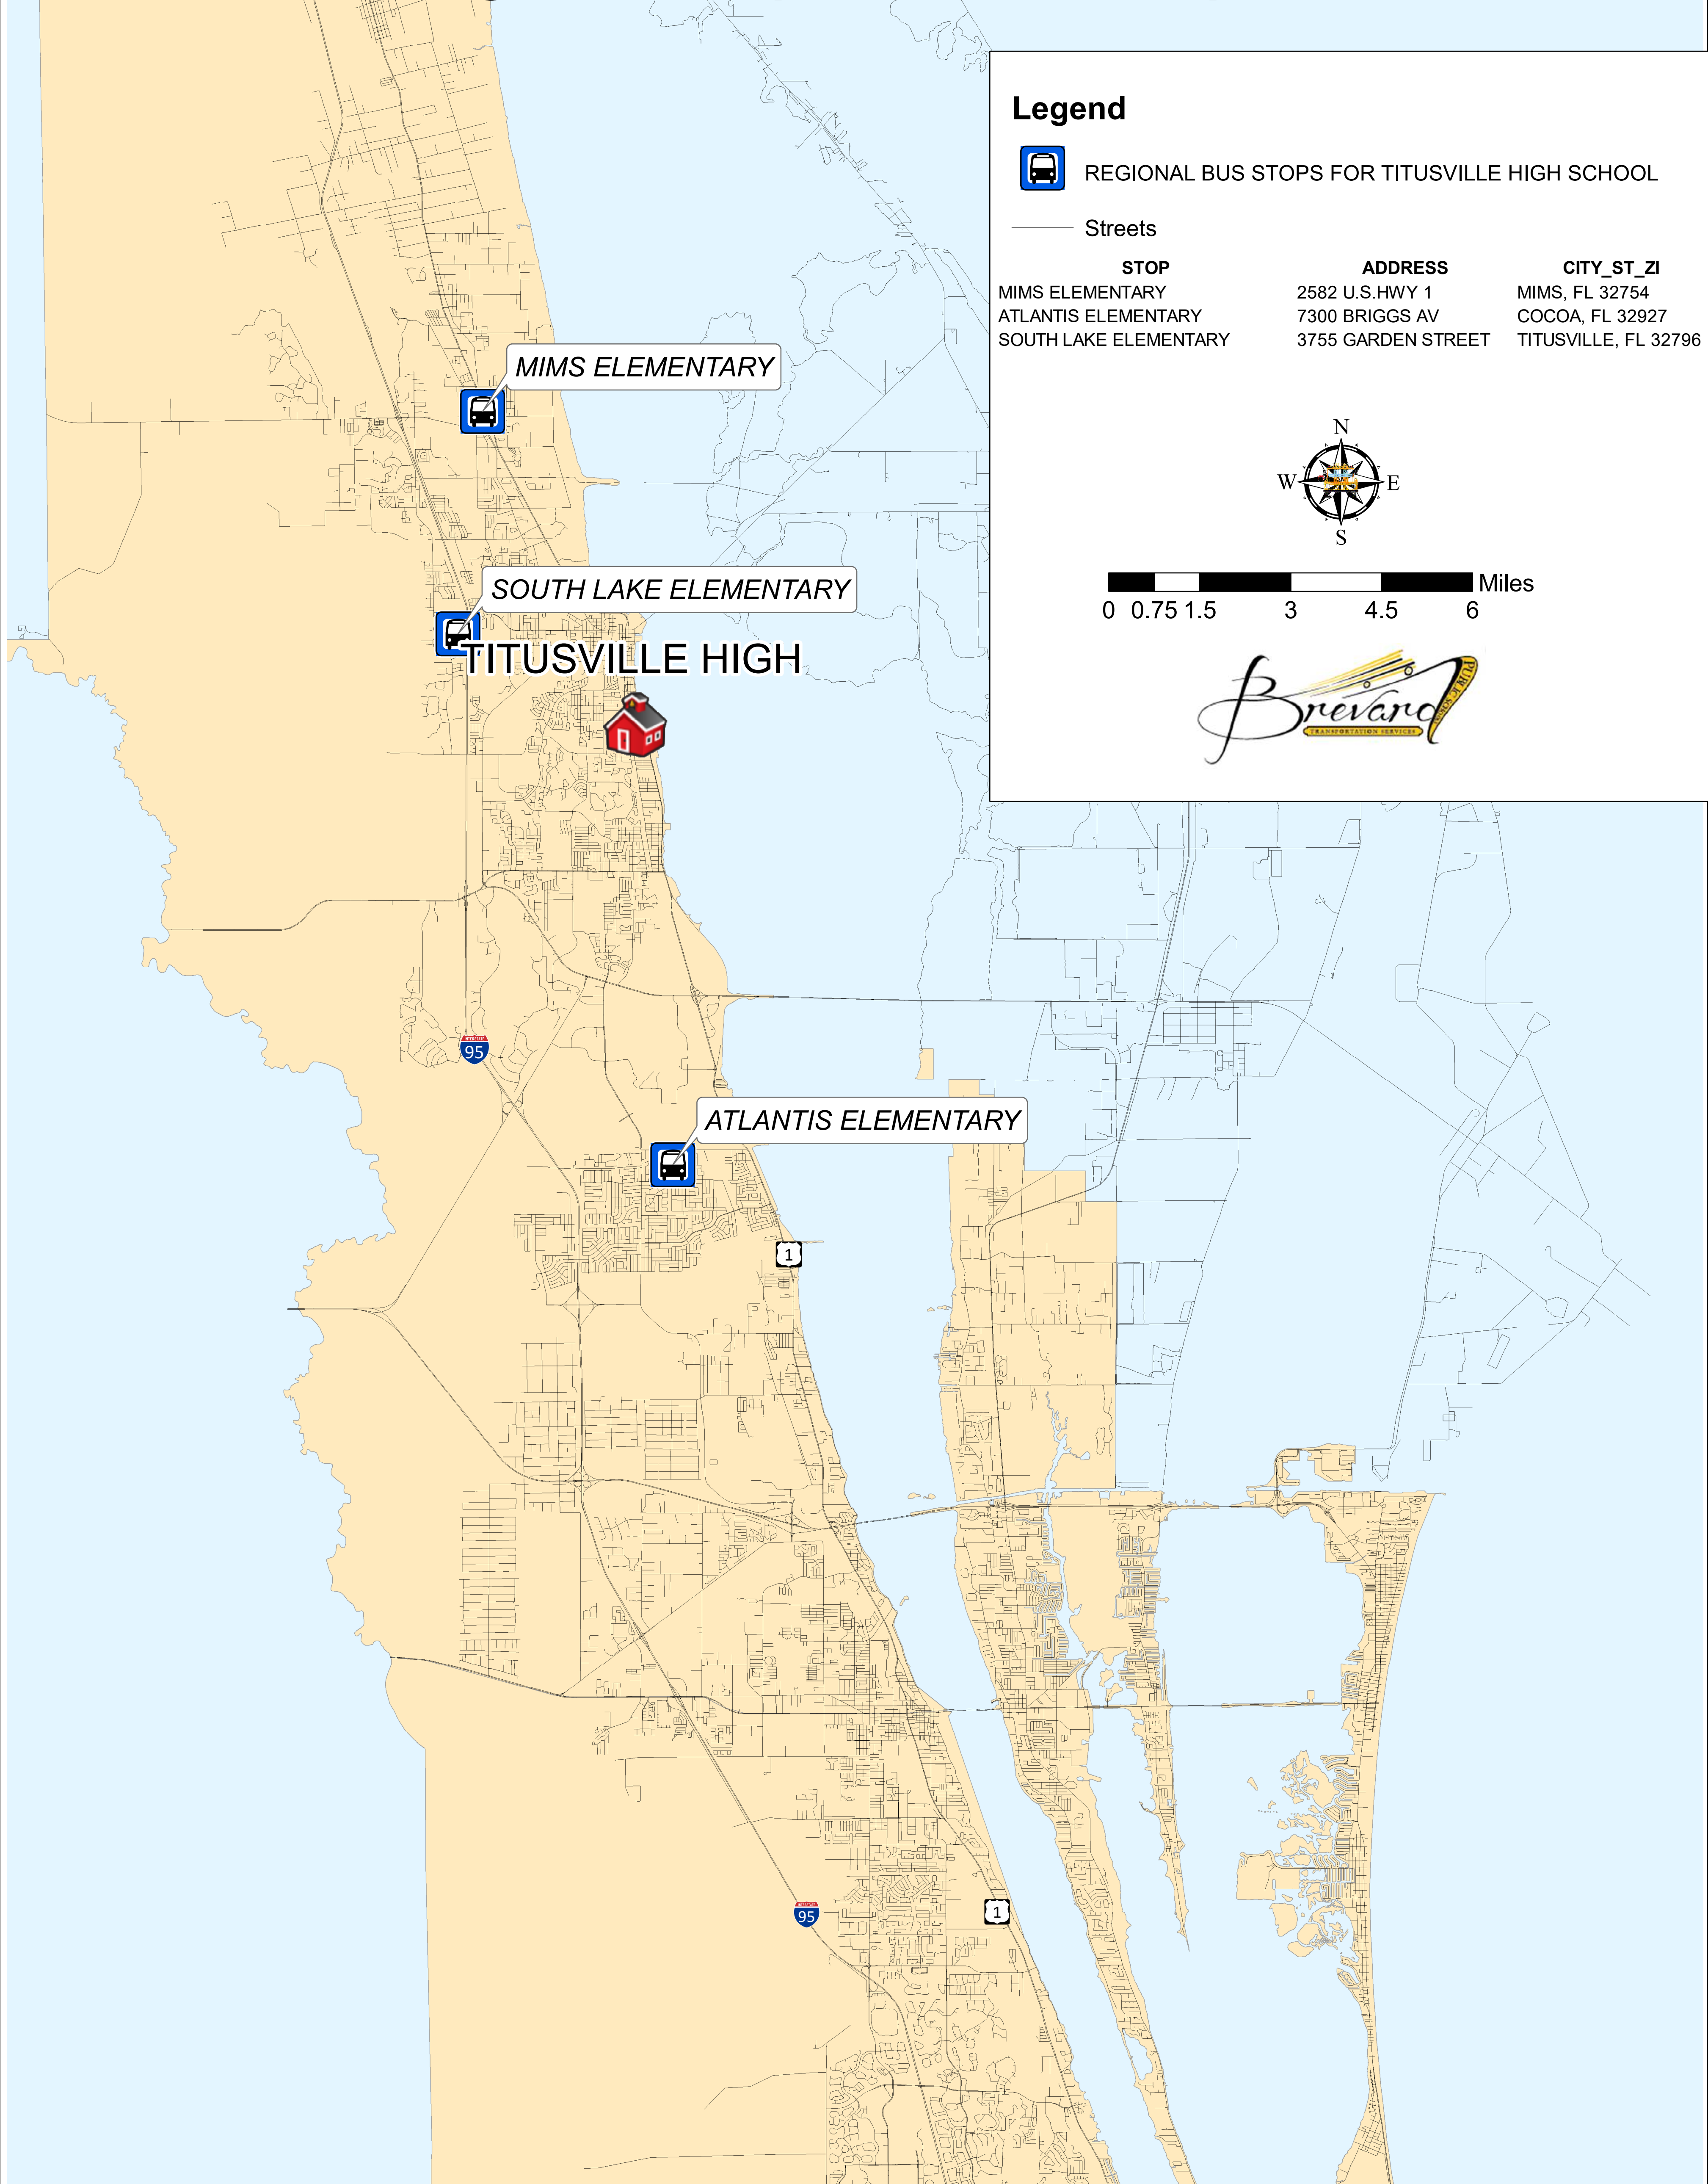

Titusville High School Educational Program Opportunities (EPO) Regional Transportation Bus Stops

Legend

REGIONAL BUS STOPS FOR TITUSVILLE HIGH SCHOOL

— Streets

STOP	ADDRESS	CITY_ST_ZI
MIMS ELEMENTARY	2582 U.S.HWY 1	MIMS, FL 32754
ATLANTIS ELEMENTARY	7300 BRIGGS AV	COCOA, FL 32927
SOUTH LAKE ELEMENTARY	3755 GARDEN STREET	TITUSVILLE, FL 32796