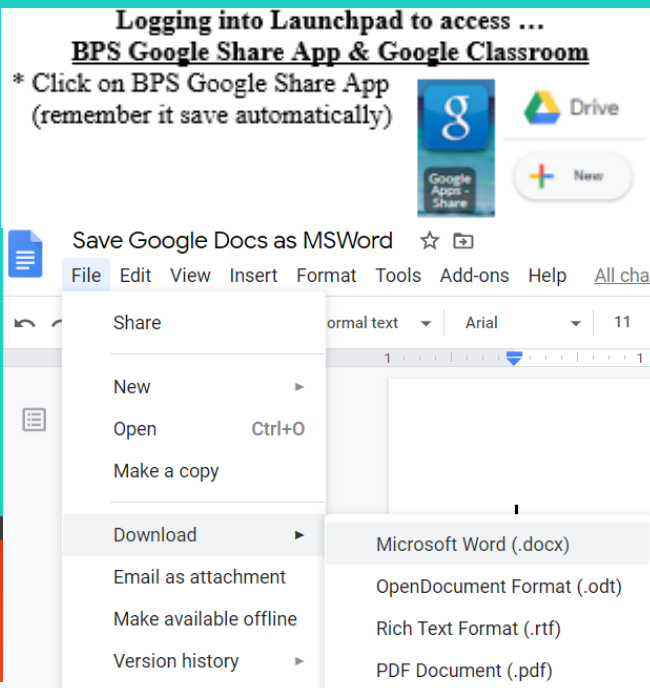

## Trying to upload assignments into FOCUS?

There are two ways: (recommend Launchpad Office 365 Word version!)

1. Save your work to Google Share/Drive as MSWord doc or Office 365 Microsoft Word.
2. Upload document to your FOCUS using the steps below.
  - Click Edit to re-upload an assignment.
  - Or take a picture of your work and insert the image in a Word document to upload.

### Logging into Launchpad to access ... BPS Microsoft Word & PowerPoint

\* Click on Office 365

\* Click on Microsoft Word or PowerPoint (remember it save automatically)

Good morning

Check out  
THIS website

Click the gray **EDIT / UPLOAD** button to **SELECT** file-It helps to save finished work to desktop OR download and find in computer "downloads folder."

After upload, a green icon appears left of your file--Green means **SUCCESS!**