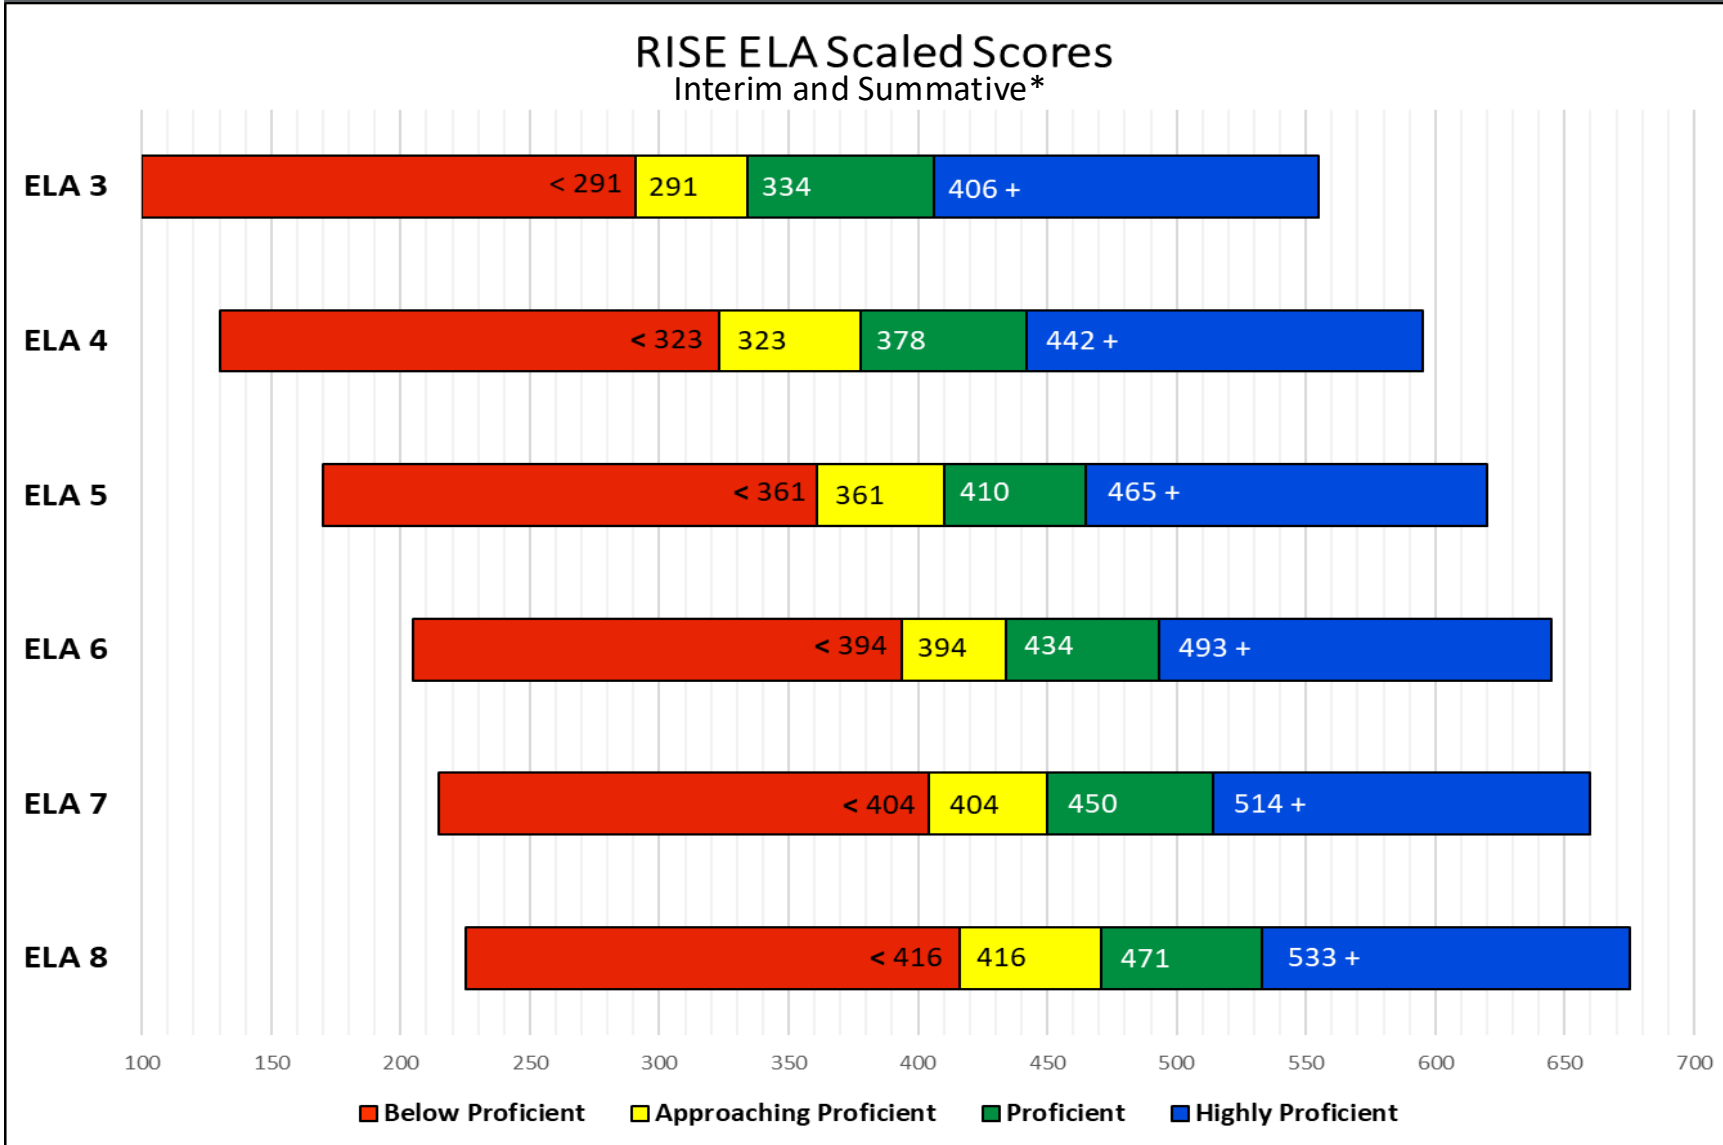

**READINESS
IMPROVEMENT
SUCCESS
EMPOWERMENT**

RISE Score Charts

RISE Data Overview: English Language Arts Cut Scores

*The scale scores shown here are only applicable for Summative ELA Reading assessments.

RISE Data Overview: Mathematics Cut Scores

RISE Data Overview: Science Cut Scores

*The different number ranges shown for the scales of the Grades 4 and 5 Science (501–599) and Grades 6–8 Science (801–899) are intentional and are to align Utah's scale scores with other states who only test science in Grades 5 and 8.