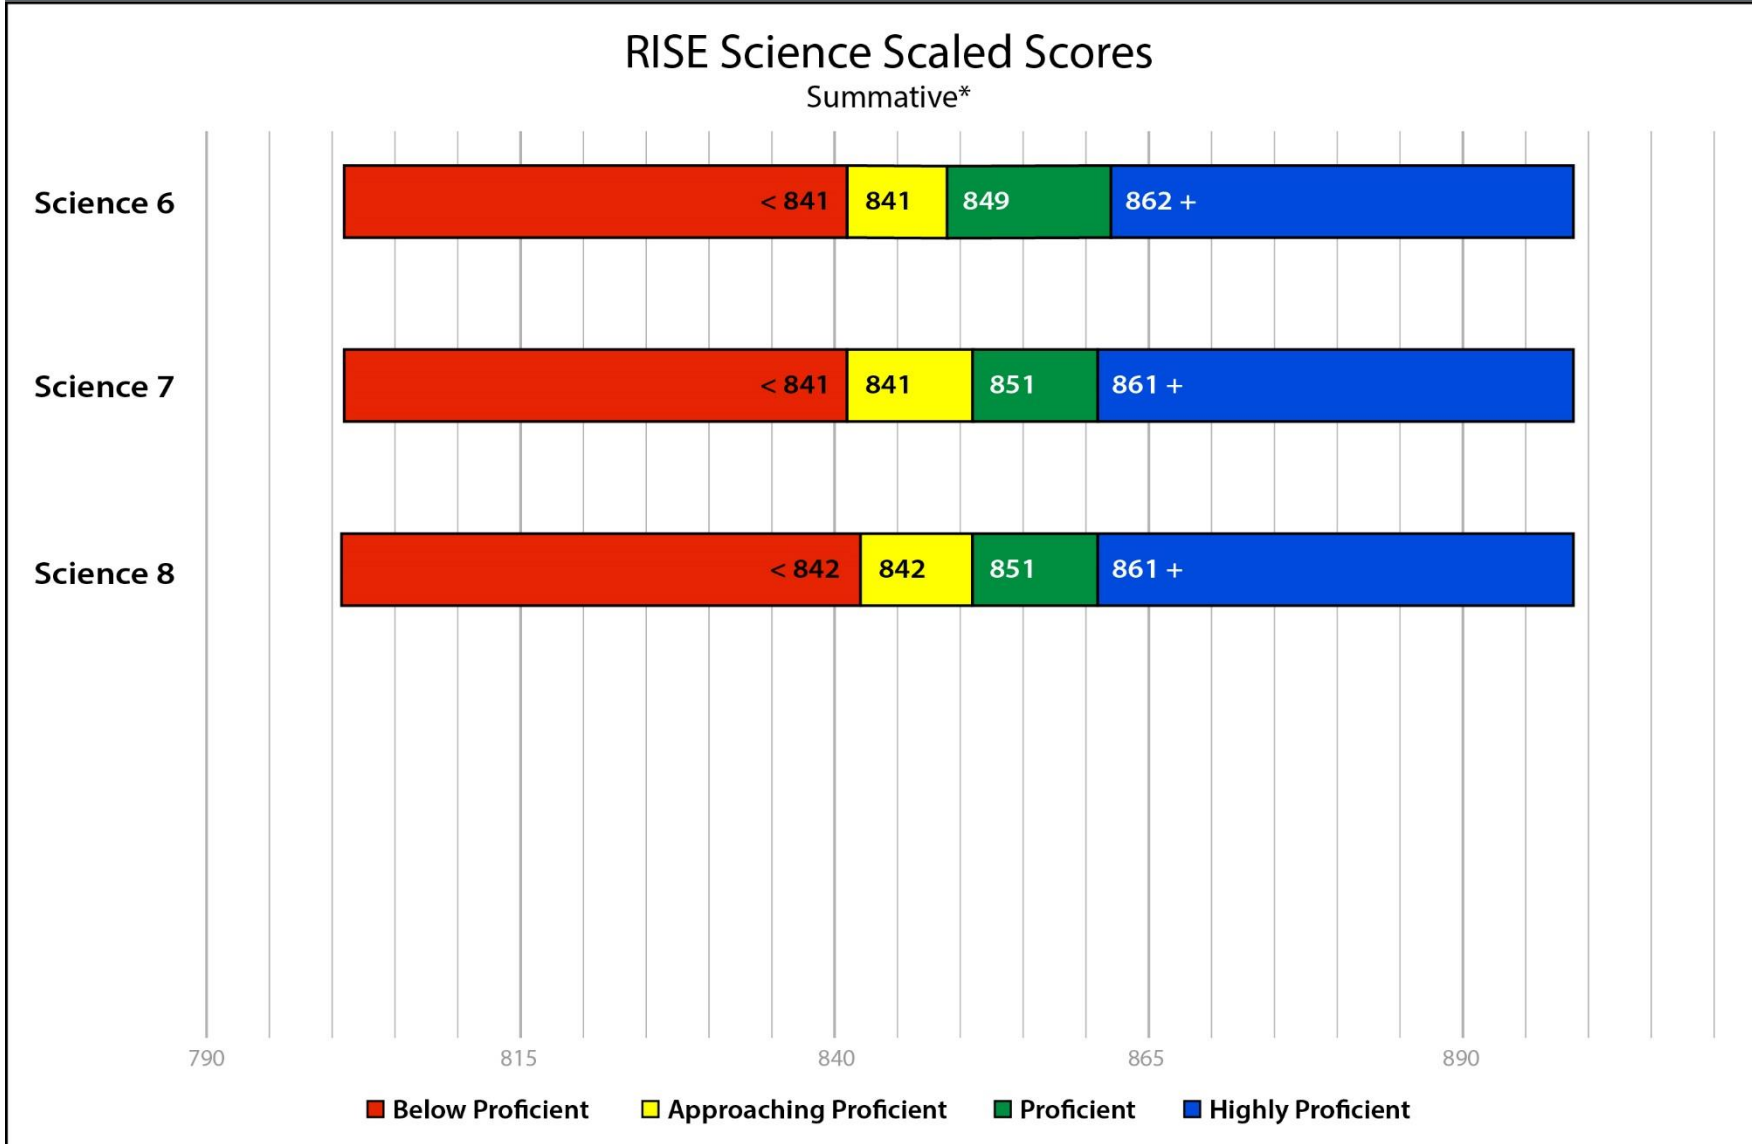

**READINESS
IMPROVEMENT
SUCCESS
EMPOWERMENT**

RISE Score Charts

RISE Data Overview: English Language Arts Cut Scores

*The scale scores shown here are only applicable for Summative ELA Reading assessments.

RISE Data Overview: Mathematics Cut Scores

RISE Data Overview: Science Cut Scores

*The different number ranges shown for the scales of the Grades 4 and 5 Science (501–599) and Grades 6–8 Science (801–899) are intentional and are to align Utah's scale scores with other states who only test science in Grades 5 and 8.