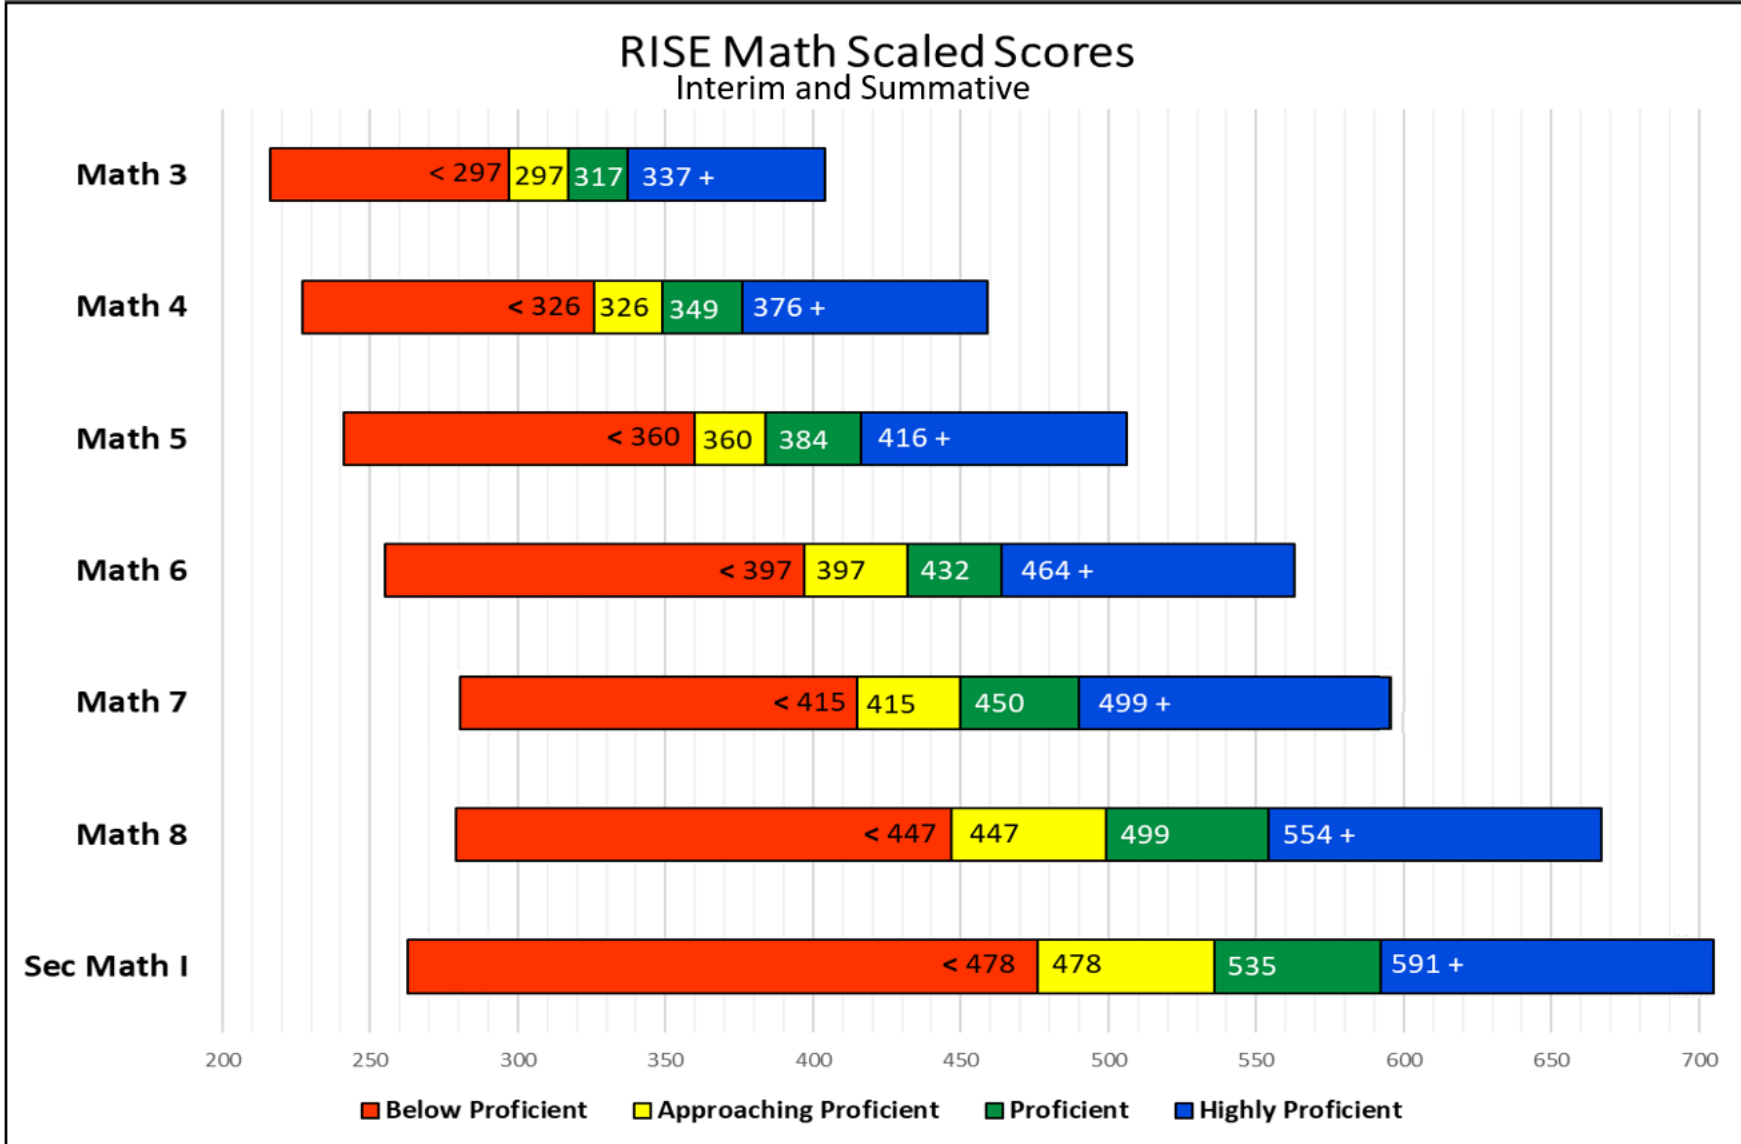

**READINESS
IMPROVEMENT
SUCCESS
EMPOWERMENT**

RISE Score Charts

RISE Data Overview: English Language Arts Cut Scores

*The scale scores shown here are only applicable for Summative ELA Reading assessments.

RISE Data Overview: Mathematics Cut Scores

RISE Data Overview: Science Cut Scores

*The different number ranges shown for the scales of the Grades 4 and 5 Science (501–599) and Grades 6–8 Science (801–899) are intentional and are to align Utah's scale scores with other states who only test science in Grades 5 and 8.