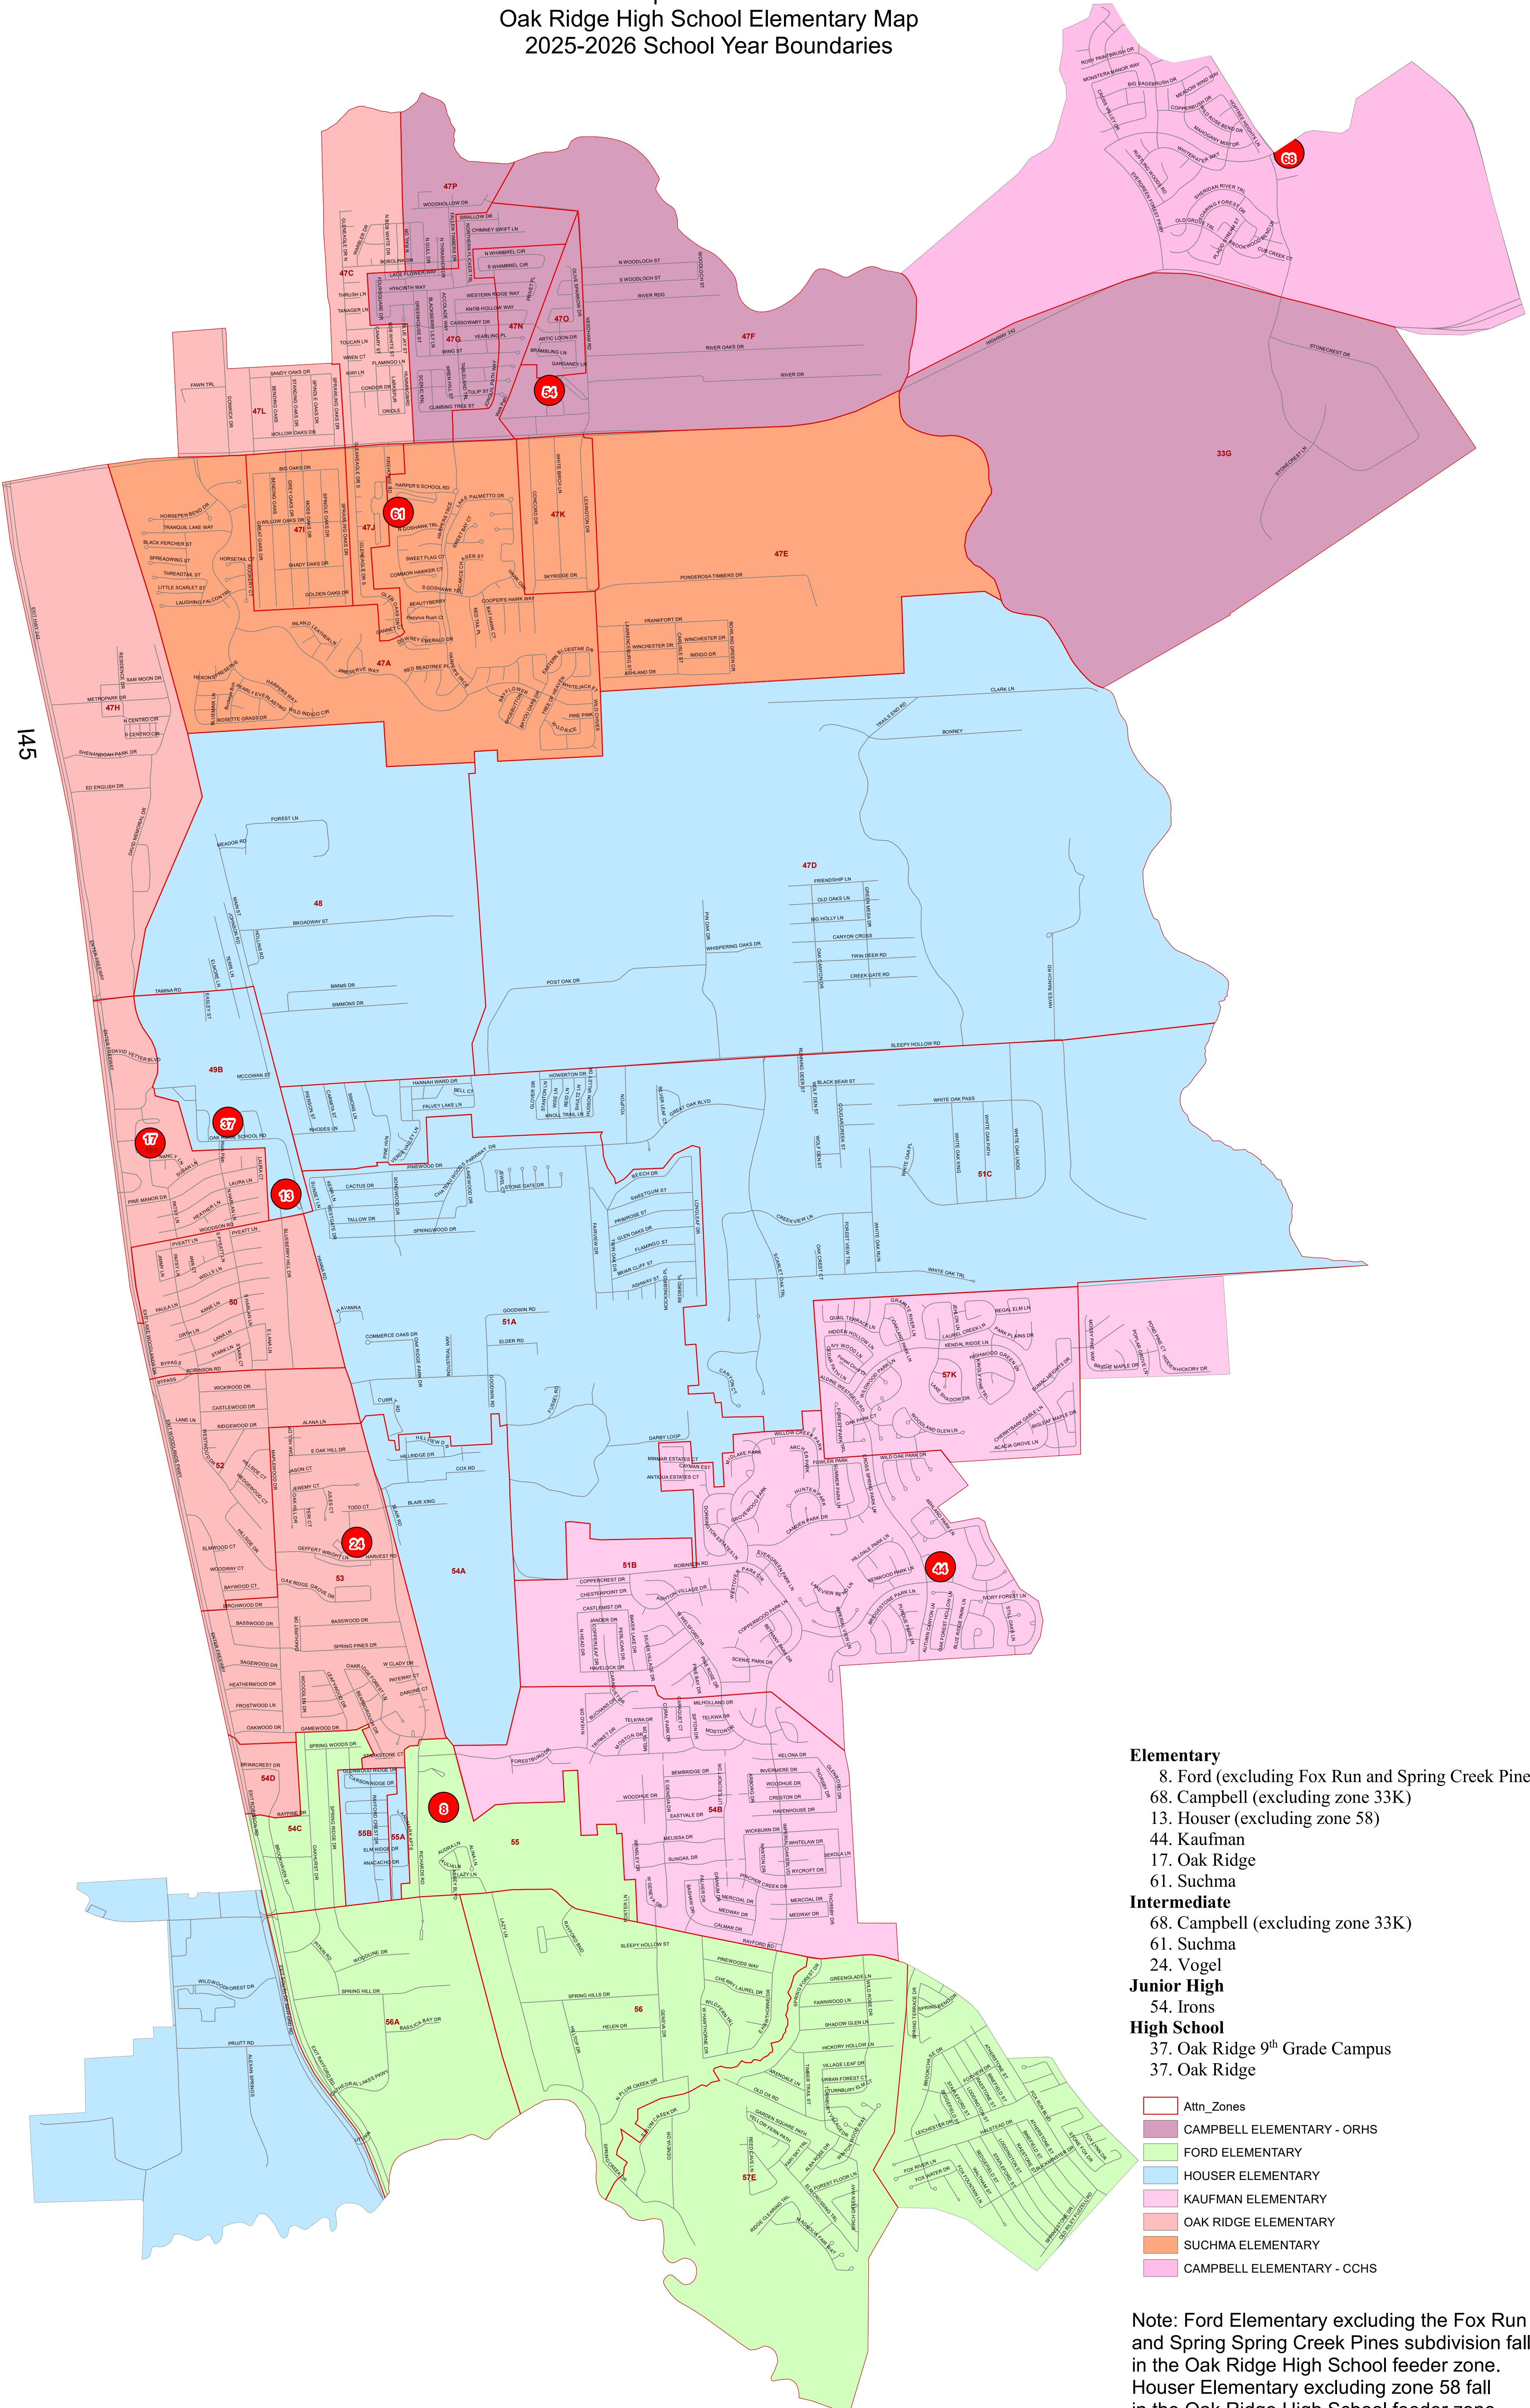

Conroe Independent School District Oak Ridge High School Elementary Map 2025-2026 School Year Boundaries

- Elementary**
- 8. Ford (excluding Fox Run and Spring Creek Pines)
 - 68. Campbell (excluding zone 33K)
 - 13. Houser (excluding zone 58)
 - 44. Kaufman
 - 17. Oak Ridge
 - 61. Suchma
- Intermediate**
- 68. Campbell (excluding zone 33K)
 - 61. Suchma
 - 24. Vogel
- Junior High**
- 54. Irons
- High School**
- 37. Oak Ridge 9th Grade Campus
 - 37. Oak Ridge
- Legend:**
- Attn_Zones
 - CAMPBELL ELEMENTARY - ORHS
 - FORD ELEMENTARY
 - HOUSER ELEMENTARY
 - KAUFMAN ELEMENTARY
 - OAK RIDGE ELEMENTARY
 - SUCHMA ELEMENTARY
 - CAMPBELL ELEMENTARY - CCHS

Note: Ford Elementary excluding the Fox Run and Spring Spring Creek Pines subdivision fall in the Oak Ridge High School feeder zone. Houser Elementary excluding zone 58 fall in the Oak Ridge High School feeder zone.