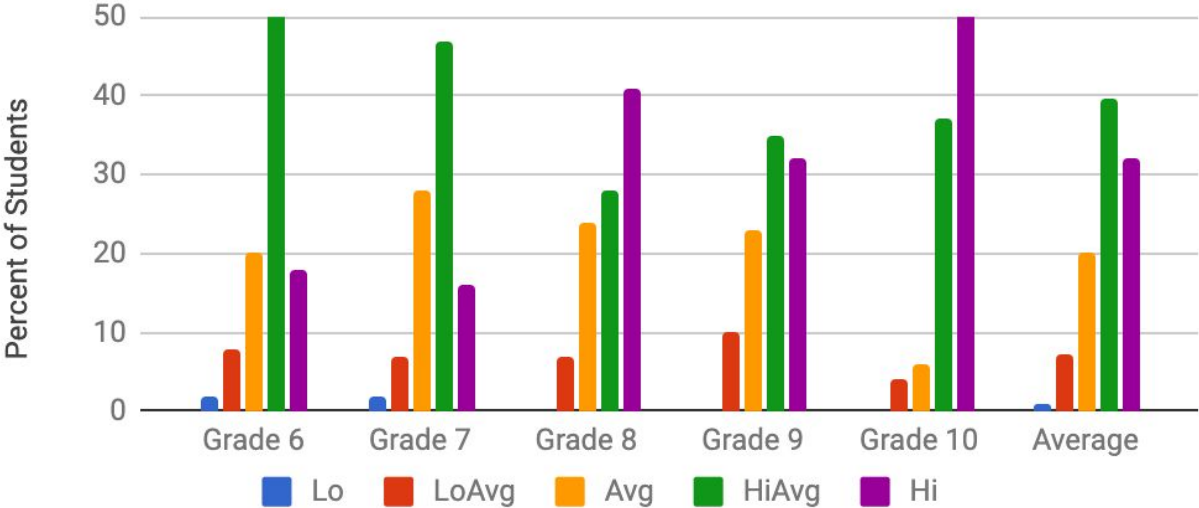

MAP Language Usage Results - Fall 2020-21