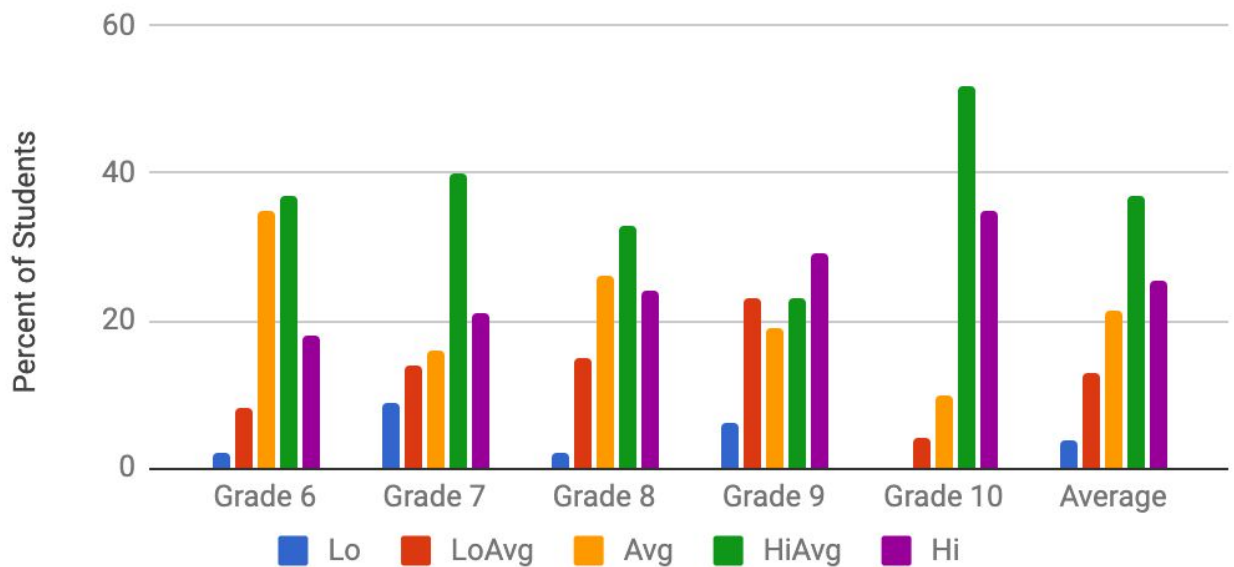

MAP Reading Results - Fall 2020-21