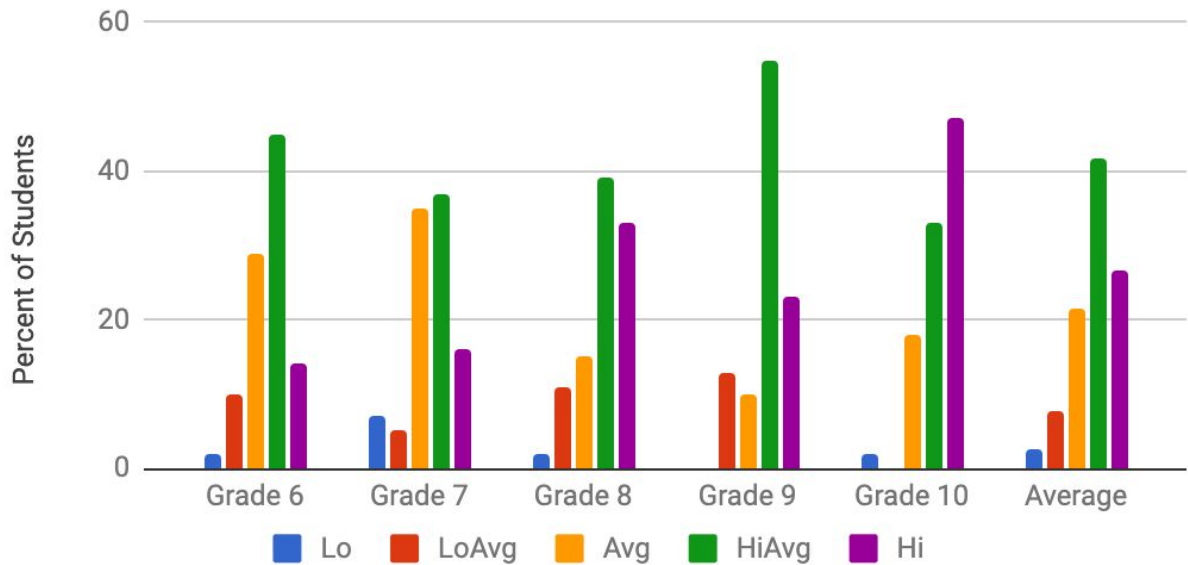

Testing Information

MAP Test Information

MAP Math Results - Fall 2020-21