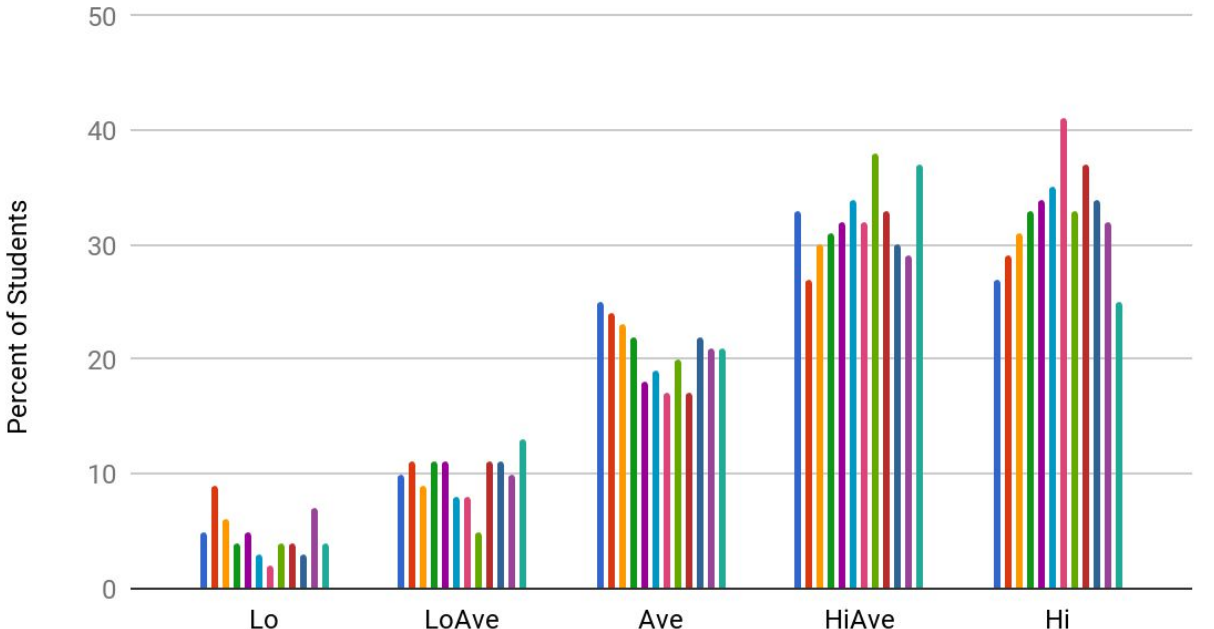

Overall Reading (All Grades)