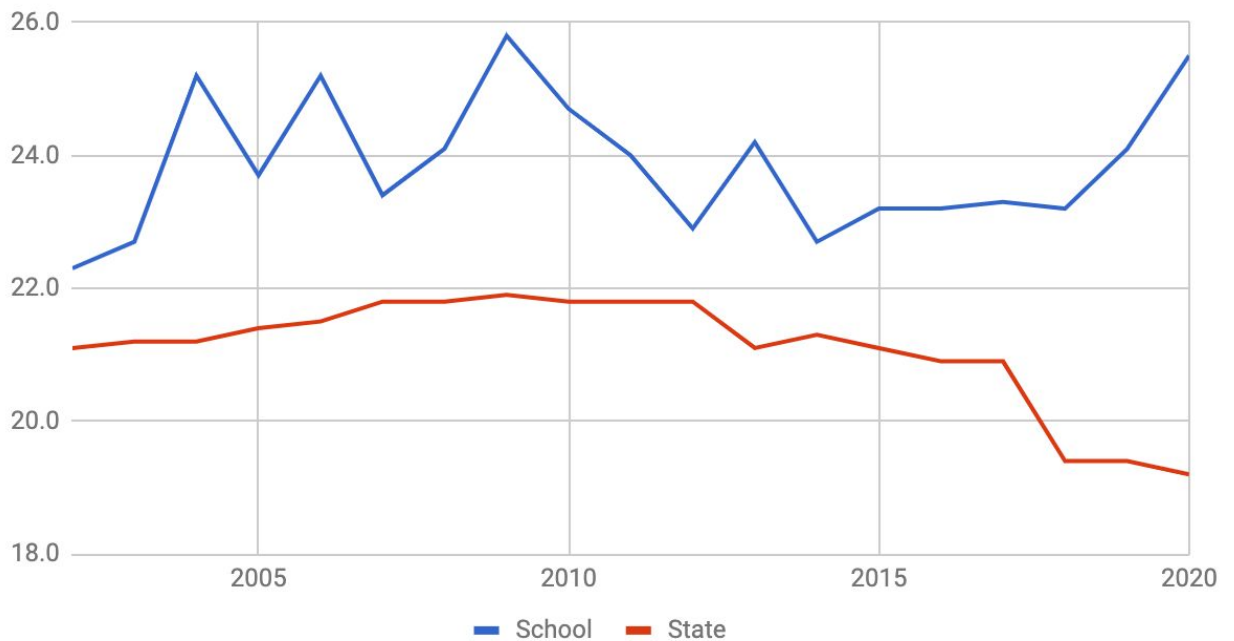

ACT Information

Average ACT Scores		
Grad Class	Composite	
	School	State
2008	23.3	22.1
2009	24.7	22.1
2010	23.5	22.1
2011	23.3	22.1
2012	23.1	22.0
2013	23.4	21.5
2014	22.9	21.7
2015	23.4	21.5
2016	23.1	21.4
2017	24.2	21.4
2018	23.2	20.1
2019	24.1	20.0
2020	24.7	19.9

Average ACT English Subtest Score