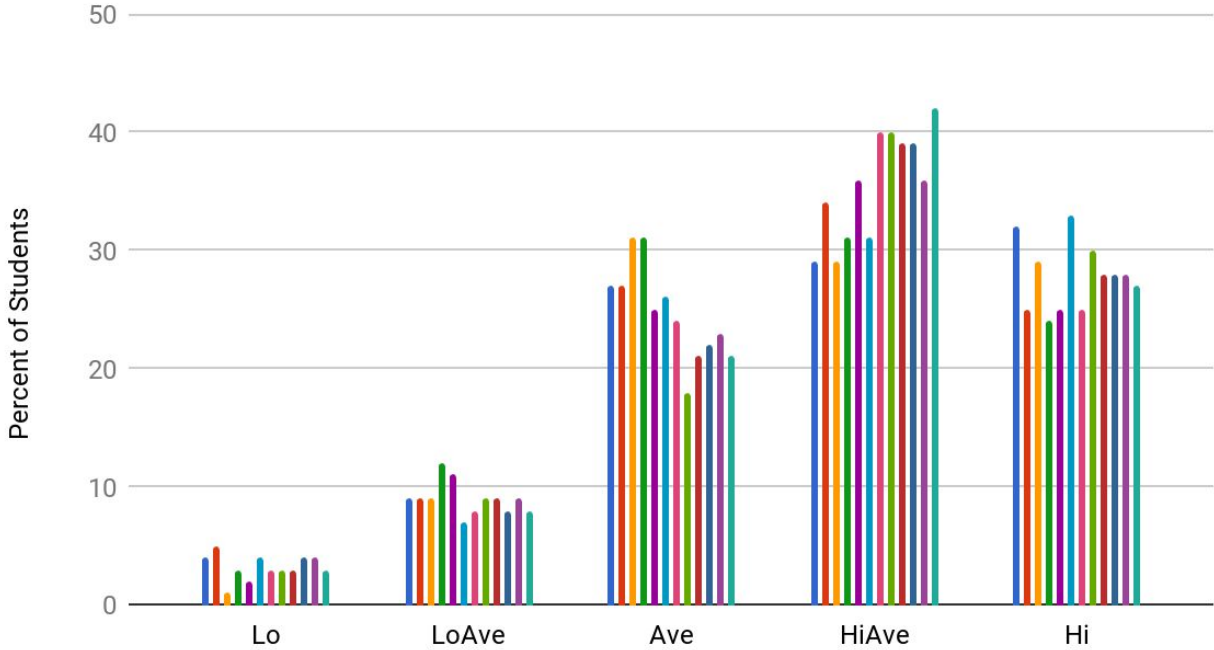

Overall Mathematics (All Grades)