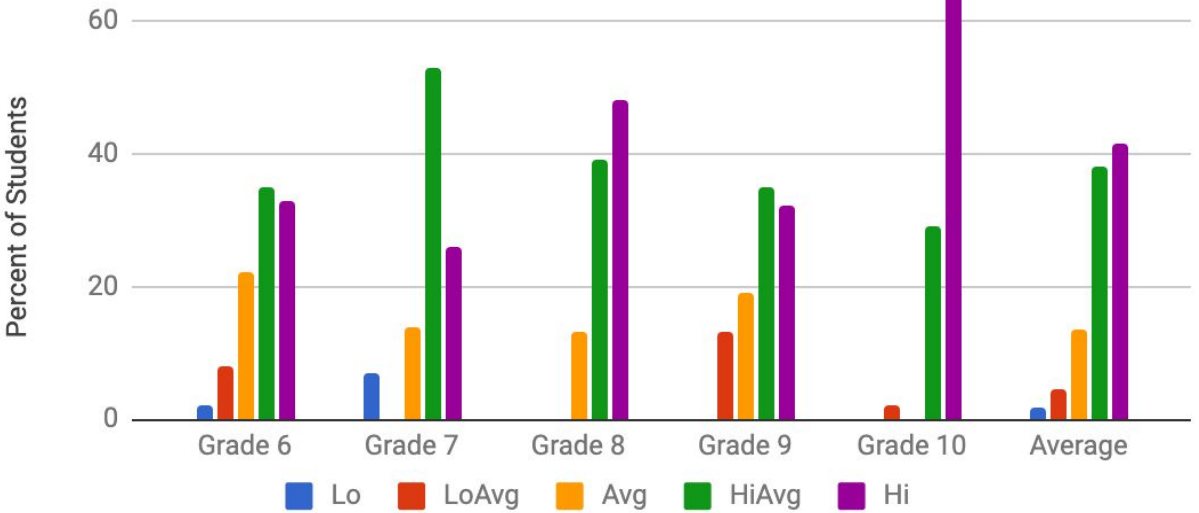

MAP Science Data - Fall 2020-21